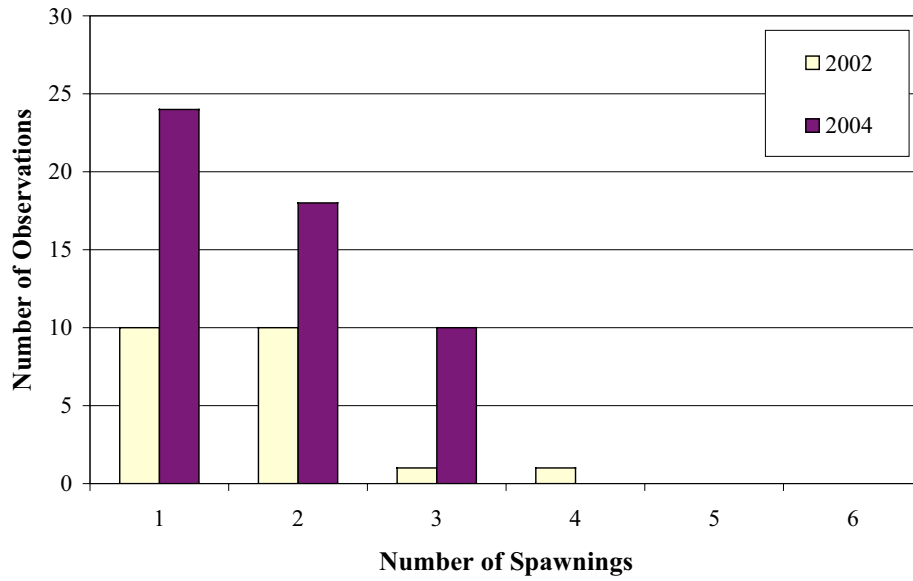

Wolf River Steelhead, Males Only

SIZE DISTRIBUTION, MALES

Wolf River Steelhead, Females Only

SIZE DISTRIBUTION, FEMALES

Wolf River Steelhead, Males Only

AGE DISTRIBUTION, MALES

Wolf River Steelhead, Females Only

AGE DISTRIBUTION, FEMALES

Wolf River Steelhead, Males Only

AGE AT MATURITY, MALES

Wolf River Steelhead, Females Only

AGE AT MATURITY, FEMALES

Wolf River Steelhead, Males Only

NUMBER OF SPAWNINGS, MALES

Wolf River Steelhead, Females Only

NUMBER OF SPAWNINGS, FEMALES

Wolf River Steelhead, Males Only

NUMBER OF STREAM YEARS, MALES

Wolf River Steelhead, Females Only

NUMBER OF STREAM YEARS, FEMALES

Wolf River Steelhead, Males Only

LAKE YEARS AT MATURITY, MALES