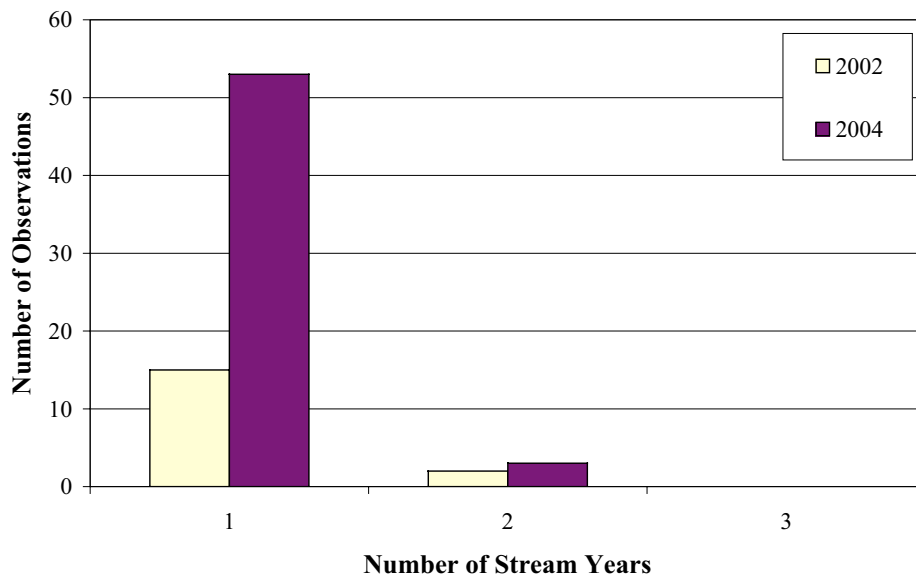

AGE DISTRIBUTION, FEMALES

Wolf River Steelhead, Males Only

AGE AT MATURITY, MALES

Wolf River Steelhead, Females Only

AGE AT MATURITY, FEMALES

Wolf River Steelhead, Males Only

NUMBER OF SPAWNINGS, MALES

Wolf River Steelhead, Females Only

NUMBER OF SPAWNINGS, FEMALES

Wolf River Steelhead, Males Only

NUMBER OF STREAM YEARS, MALES

Wolf River Steelhead, Females Only

NUMBER OF STREAM YEARS, FEMALES

Wolf River Steelhead, Males Only

LAKE YEARS AT MATURITY, MALES