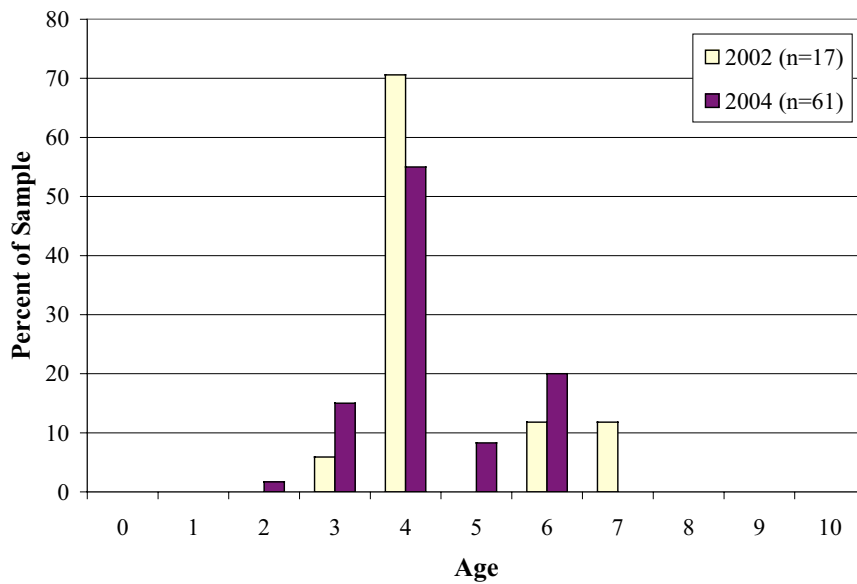

Wolf River Steelhead, Males Only

SIZE DISTRIBUTION, MALES

Wolf River Steelhead, Females Only

SIZE DISTRIBUTION, FEMALES

Wolf River Steelhead, Males Only

AGE DISTRIBUTION, MALES

Wolf River Steelhead, Females Only

AGE DISTRIBUTION, FEMALES

Wolf River Steelhead, Males Only

AGE AT MATURITY, MALES

Wolf River Steelhead, Females Only

AGE AT MATURITY, FEMALES

Wolf River Steelhead, Males Only

NUMBER OF SPAWNINGS, MALES

Wolf River Steelhead, Females Only

NUMBER OF SPAWNINGS, FEMALES

Wolf River Steelhead, Males Only

NUMBER OF STREAM YEARS, MALES

Wolf River Steelhead, Females Only

NUMBER OF STREAM YEARS, FEMALES

Wolf River Steelhead, Males Only

LAKE YEARS AT MATURITY, MALES

Wolf River Steelhead, Females Only

LAKE YEARS AT MATURITY, FEMALES

Wolf River Steelhead, Repeat Spawning Males and Females

MAIDEN VERSUS REPEAT SPAWNERS

Wolf River Steelhead, Repeat Spawners

REPEAT SPAWNERS, BY SEX