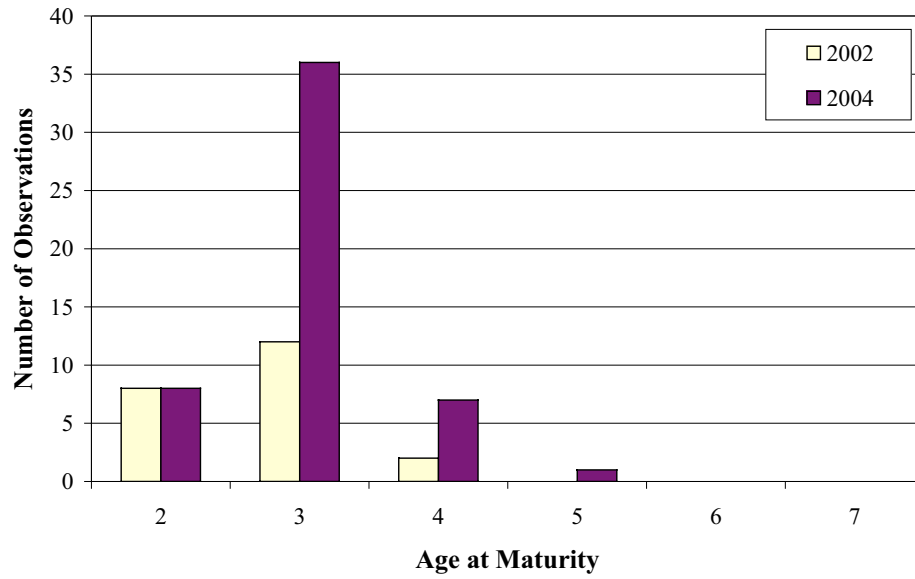

Wolf River Steelhead, Males Only

SIZE DISTRIBUTION, MALES

Wolf River Steelhead, Females Only

SIZE DISTRIBUTION, FEMALES

Wolf River Steelhead, Males Only

AGE DISTRIBUTION, MALES

Wolf River Steelhead, Females Only

AGE DISTRIBUTION, FEMALES

Wolf River Steelhead, Males Only

AGE AT MATURITY, MALES

Wolf River Steelhead, Females Only

AGE AT MATURITY, FEMALES

Wolf River Steelhead, Males Only

NUMBER OF SPAWNINGS, MALES

Wolf River Steelhead, Females Only

NUMBER OF SPAWNINGS, FEMALES

Wolf River Steelhead, Males Only

NUMBER OF STREAM YEARS, MALES

Wolf River Steelhead, Females Only

NUMBER OF STREAM YEARS, FEMALES

Wolf River Steelhead, Males Only

LAKE YEARS AT MATURITY, MALES