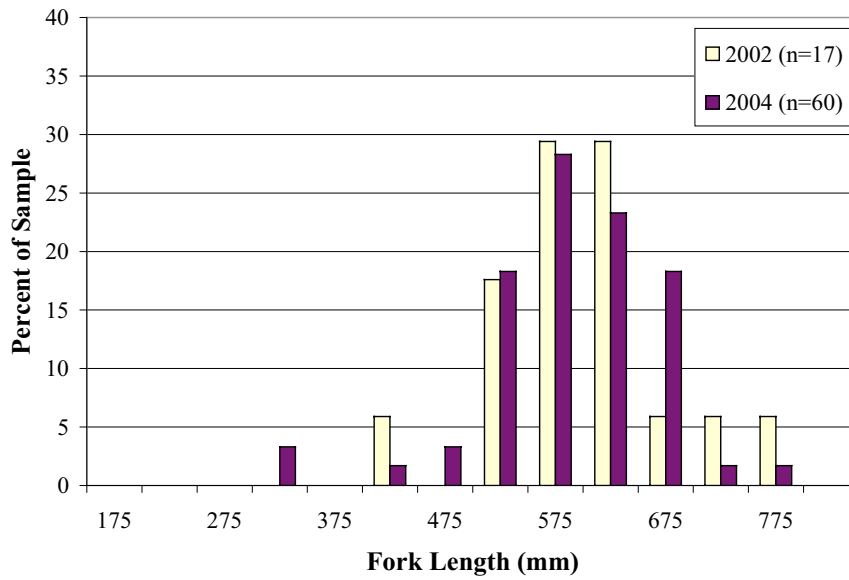

Wolf River Steelhead, Males Only

SIZE DISTRIBUTION, MALES

Wolf River Steelhead, Females Only

SIZE DISTRIBUTION, FEMALES

Wolf River Steelhead, Males Only

AGE DISTRIBUTION, MALES

Wolf River Steelhead, Females Only

AGE DISTRIBUTION, FEMALES

Wolf River Steelhead, Males Only

AGE AT MATURITY, MALES

Wolf River Steelhead, Females Only

AGE AT MATURITY, FEMALES

Wolf River Steelhead, Males Only

NUMBER OF SPAWNINGS, MALES

Wolf River Steelhead, Females Only

NUMBER OF SPAWNINGS, FEMALES

Wolf River Steelhead, Males Only

NUMBER OF STREAM YEARS, MALES

Wolf River Steelhead, Females Only

NUMBER OF STREAM YEARS, FEMALES

Wolf River Steelhead, Males Only

LAKE YEARS AT MATURITY, MALES