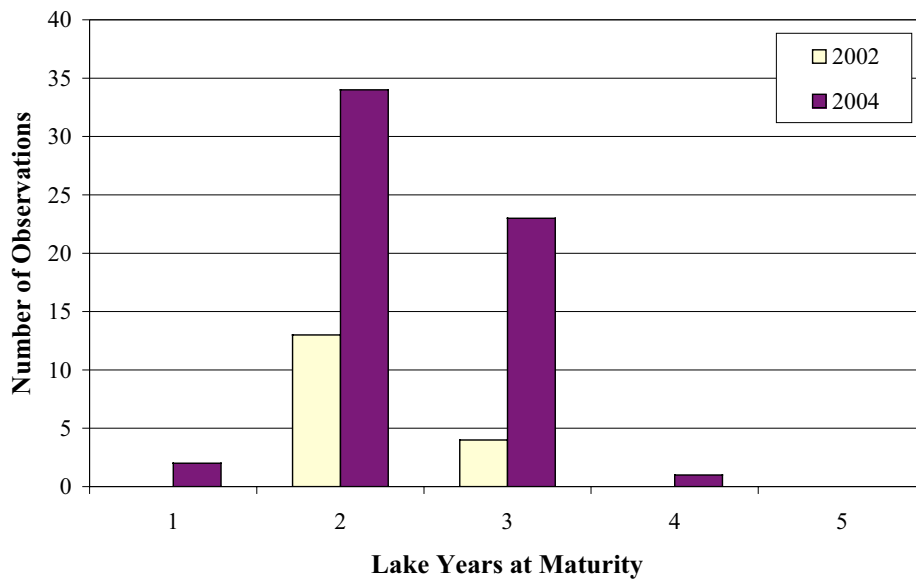

AGE DISTRIBUTION, FEMALES

Wolf River Steelhead, Males Only

AGE AT MATURITY, MALES

Wolf River Steelhead, Females Only

AGE AT MATURITY, FEMALES

Wolf River Steelhead, Males Only

NUMBER OF SPAWNINGS, MALES

Wolf River Steelhead, Females Only

NUMBER OF SPAWNINGS, FEMALES

Wolf River Steelhead, Males Only

NUMBER OF STREAM YEARS, MALES

Wolf River Steelhead, Females Only

NUMBER OF STREAM YEARS, FEMALES

Wolf River Steelhead, Males Only

LAKE YEARS AT MATURITY, MALES

Wolf River Steelhead, Females Only

LAKE YEARS AT MATURITY, FEMALES

Wolf River Steelhead, Repeat Spawning Males and Females

MAIDEN VERSUS REPEAT SPAWNERS

Wolf River Steelhead, Repeat Spawners

REPEAT SPAWNERS, BY SEX