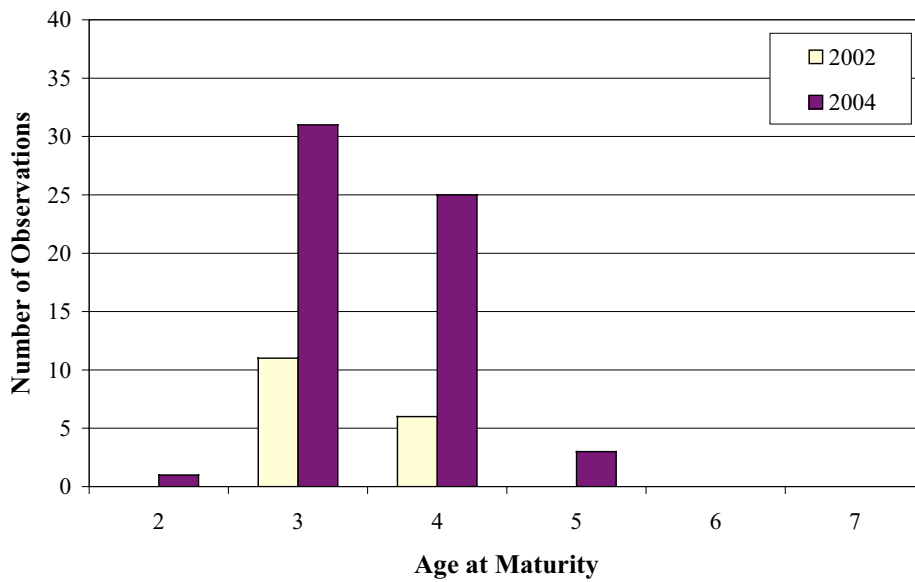

Wolf River Steelhead, Males Only

SIZE DISTRIBUTION, MALES

Wolf River Steelhead, Females Only

SIZE DISTRIBUTION, FEMALES

Wolf River Steelhead, Males Only

AGE DISTRIBUTION, MALES

Wolf River Steelhead, Females Only

AGE DISTRIBUTION, FEMALES

Wolf River Steelhead, Males Only

AGE AT MATURITY, MALES

Wolf River Steelhead, Females Only

AGE AT MATURITY, FEMALES

Wolf River Steelhead, Males Only

NUMBER OF SPAWNINGS, MALES

Wolf River Steelhead, Females Only

NUMBER OF SPAWNINGS, FEMALES

Wolf River Steelhead, Males Only

NUMBER OF STREAM YEARS, MALES

Wolf River Steelhead, Females Only

NUMBER OF STREAM YEARS, FEMALES

Wolf River Steelhead, Males Only

LAKE YEARS AT MATURITY, MALES