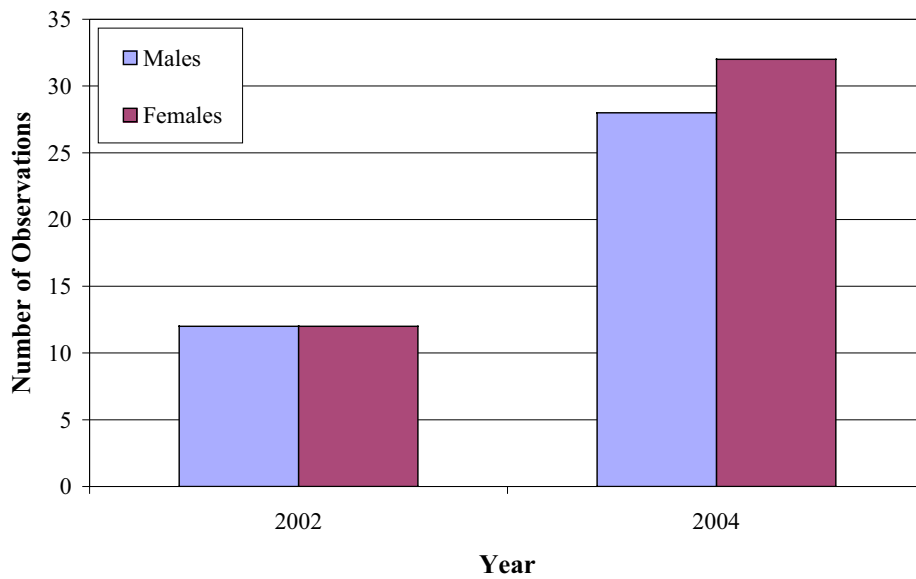

NUMBER OF SPAWNINGS, FEMALES

Wolf River Steelhead, Males Only

NUMBER OF STREAM YEARS, MALES

Wolf River Steelhead, Females Only

NUMBER OF STREAM YEARS, FEMALES

Wolf River Steelhead, Males Only

LAKE YEARS AT MATURITY, MALES

Wolf River Steelhead, Females Only

LAKE YEARS AT MATURITY, FEMALES

Wolf River Steelhead, Repeat Spawning Males and Females

MAIDEN VERSUS REPEAT SPAWNERS

Wolf River Steelhead, Repeat Spawners

REPEAT SPAWNERS, BY SEX