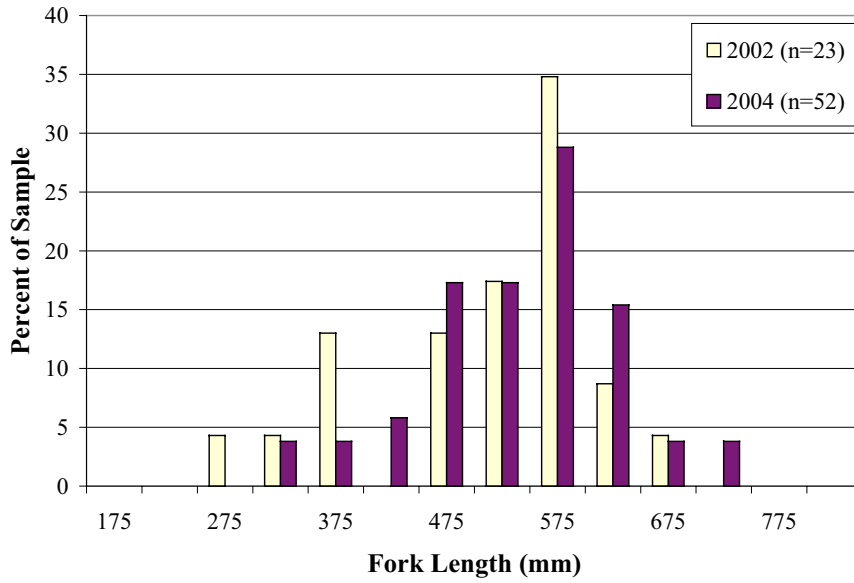

Wolf River Steelhead, Males Only

SIZE DISTRIBUTION, MALES

Wolf River Steelhead, Females Only

SIZE DISTRIBUTION, FEMALES

Wolf River Steelhead, Males Only

AGE DISTRIBUTION, MALES

Wolf River Steelhead, Females Only

AGE DISTRIBUTION, FEMALES

Wolf River Steelhead, Males Only

AGE AT MATURITY, MALES

Wolf River Steelhead, Females Only

AGE AT MATURITY, FEMALES

Wolf River Steelhead, Males Only

NUMBER OF SPAWNINGS, MALES

Wolf River Steelhead, Females Only

NUMBER OF SPAWNINGS, FEMALES

Wolf River Steelhead, Males Only

NUMBER OF STREAM YEARS, MALES

Wolf River Steelhead, Females Only

NUMBER OF STREAM YEARS, FEMALES

Wolf River Steelhead, Males Only

LAKE YEARS AT MATURITY, MALES