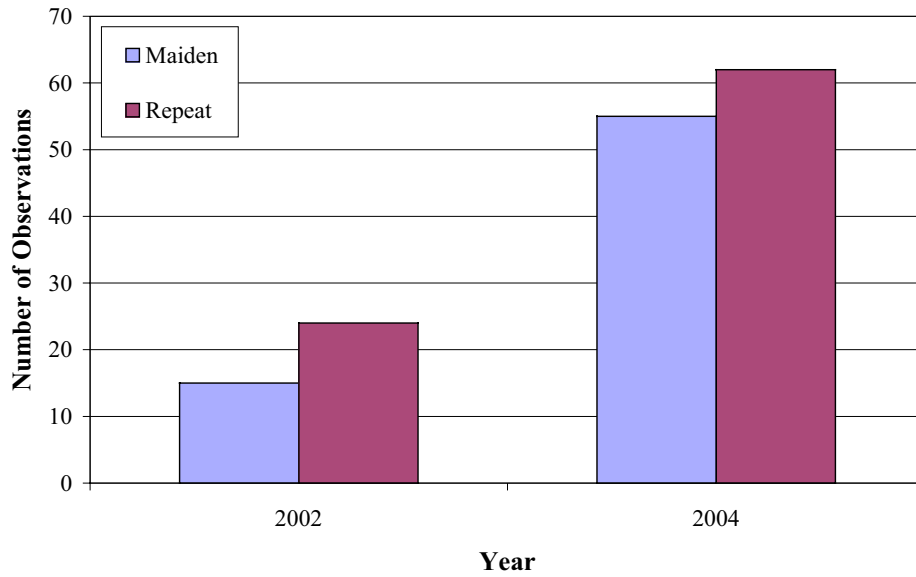

AGE DISTRIBUTION, FEMALES

Wolf River Steelhead, Males Only

AGE AT MATURITY, MALES

Wolf River Steelhead, Females Only

AGE AT MATURITY, FEMALES

Wolf River Steelhead, Males Only

NUMBER OF SPAWNINGS, MALES

Wolf River Steelhead, Females Only

NUMBER OF SPAWNINGS, FEMALES

Wolf River Steelhead, Males Only

NUMBER OF STREAM YEARS, MALES

Wolf River Steelhead, Females Only

NUMBER OF STREAM YEARS, FEMALES

Wolf River Steelhead, Males Only

LAKE YEARS AT MATURITY, MALES

Wolf River Steelhead, Females Only

LAKE YEARS AT MATURITY, FEMALES

Wolf River Steelhead, Repeat Spawning Males and Females

MAIDEN VERSUS REPEAT SPAWNERS

Wolf River Steelhead, Repeat Spawners

REPEAT SPAWNERS, BY SEX