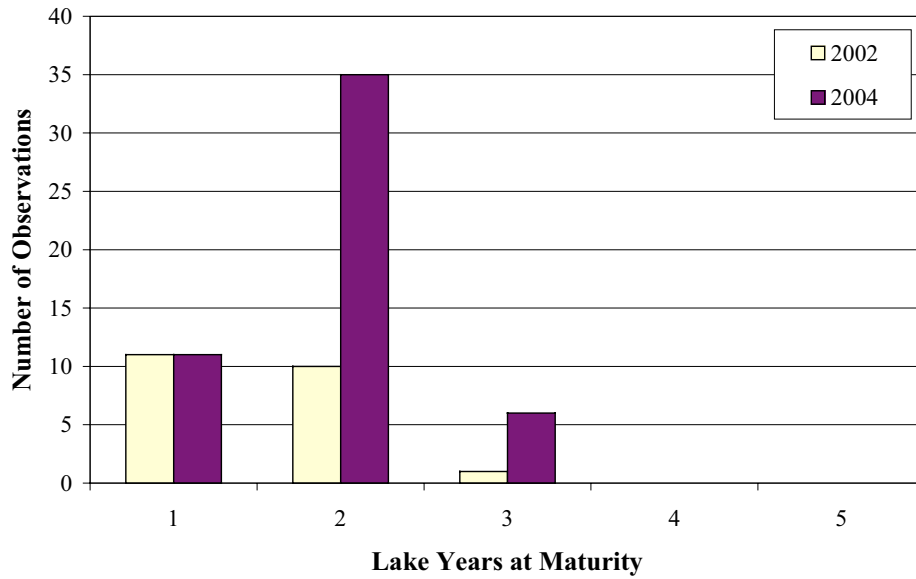

AGE DISTRIBUTION, FEMALES

Wolf River Steelhead, Males Only

AGE AT MATURITY, MALES

Wolf River Steelhead, Females Only

AGE AT MATURITY, FEMALES

Wolf River Steelhead, Males Only

NUMBER OF SPAWNINGS, MALES

Wolf River Steelhead, Females Only

NUMBER OF SPAWNINGS, FEMALES

Wolf River Steelhead, Males Only

NUMBER OF STREAM YEARS, MALES

Wolf River Steelhead, Females Only

NUMBER OF STREAM YEARS, FEMALES

Wolf River Steelhead, Males Only

LAKE YEARS AT MATURITY, MALES

Wolf River Steelhead, Females Only

LAKE YEARS AT MATURITY, FEMALES

Wolf River Steelhead, Repeat Spawning Males and Females

MAIDEN VERSUS REPEAT SPAWNERS

Wolf River Steelhead, Repeat Spawners

REPEAT SPAWNERS, BY SEX