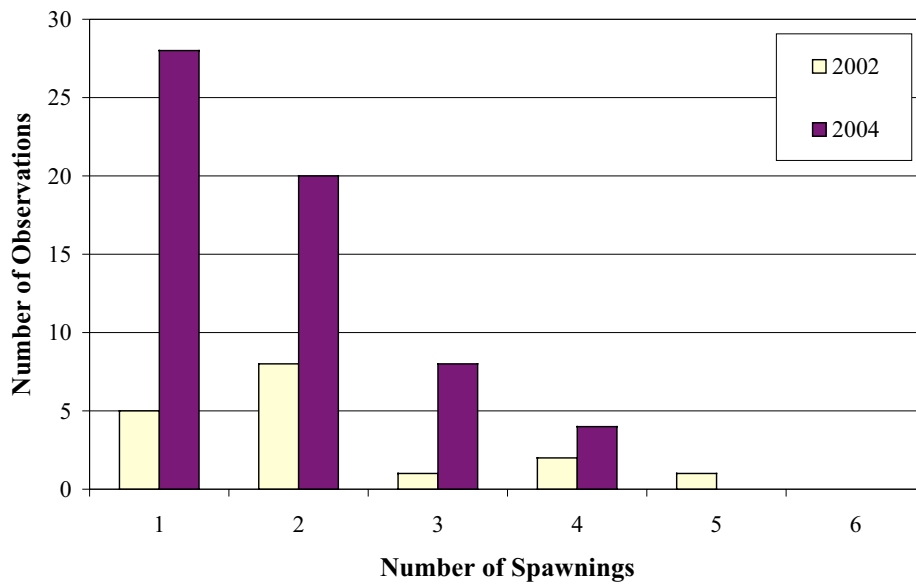

Wolf River Steelhead, Males Only

SIZE DISTRIBUTION, MALES

Wolf River Steelhead, Females Only

SIZE DISTRIBUTION, FEMALES

Wolf River Steelhead, Males Only

AGE DISTRIBUTION, MALES

Wolf River Steelhead, Females Only

AGE DISTRIBUTION, FEMALES

Wolf River Steelhead, Males Only

AGE AT MATURITY, MALES

Wolf River Steelhead, Females Only

AGE AT MATURITY, FEMALES

Wolf River Steelhead, Males Only

NUMBER OF SPAWNINGS, MALES

Wolf River Steelhead, Females Only

NUMBER OF SPAWNINGS, FEMALES

Wolf River Steelhead, Males Only

NUMBER OF STREAM YEARS, MALES

Wolf River Steelhead, Females Only

NUMBER OF STREAM YEARS, FEMALES

Wolf River Steelhead, Males Only

LAKE YEARS AT MATURITY, MALES