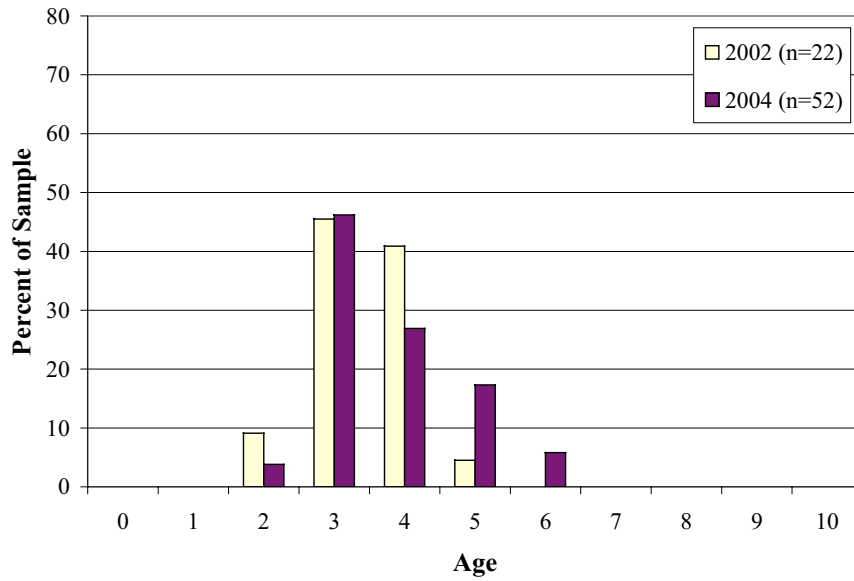

Wolf River Steelhead, Males Only

SIZE DISTRIBUTION, MALES

Wolf River Steelhead, Females Only

SIZE DISTRIBUTION, FEMALES

Wolf River Steelhead, Males Only

AGE DISTRIBUTION, MALES

Wolf River Steelhead, Females Only

AGE DISTRIBUTION, FEMALES

Wolf River Steelhead, Males Only

AGE AT MATURITY, MALES

Wolf River Steelhead, Females Only

AGE AT MATURITY, FEMALES

Wolf River Steelhead, Males Only

NUMBER OF SPAWNINGS, MALES

Wolf River Steelhead, Females Only

NUMBER OF SPAWNINGS, FEMALES

Wolf River Steelhead, Males Only

NUMBER OF STREAM YEARS, MALES

Wolf River Steelhead, Females Only

NUMBER OF STREAM YEARS, FEMALES

Wolf River Steelhead, Males Only

LAKE YEARS AT MATURITY, MALES

Wolf River Steelhead, Females Only

LAKE YEARS AT MATURITY, FEMALES

Wolf River Steelhead, Repeat Spawning Males and Females

MAIDEN VERSUS REPEAT SPAWNERS

Wolf River Steelhead, Repeat Spawners

REPEAT SPAWNERS, BY SEX