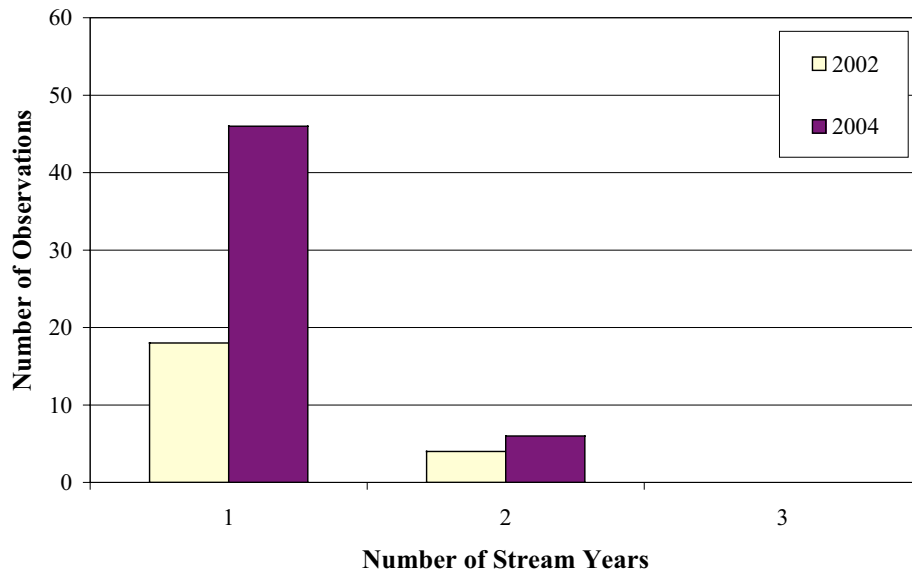

AGE DISTRIBUTION, FEMALES

Wolf River Steelhead, Males Only

AGE AT MATURITY, MALES

Wolf River Steelhead, Females Only

AGE AT MATURITY, FEMALES

Wolf River Steelhead, Males Only

NUMBER OF SPAWNINGS, MALES

Wolf River Steelhead, Females Only

NUMBER OF SPAWNINGS, FEMALES

Wolf River Steelhead, Males Only

NUMBER OF STREAM YEARS, MALES

Wolf River Steelhead, Females Only

NUMBER OF STREAM YEARS, FEMALES

Wolf River Steelhead, Males Only

LAKE YEARS AT MATURITY, MALES