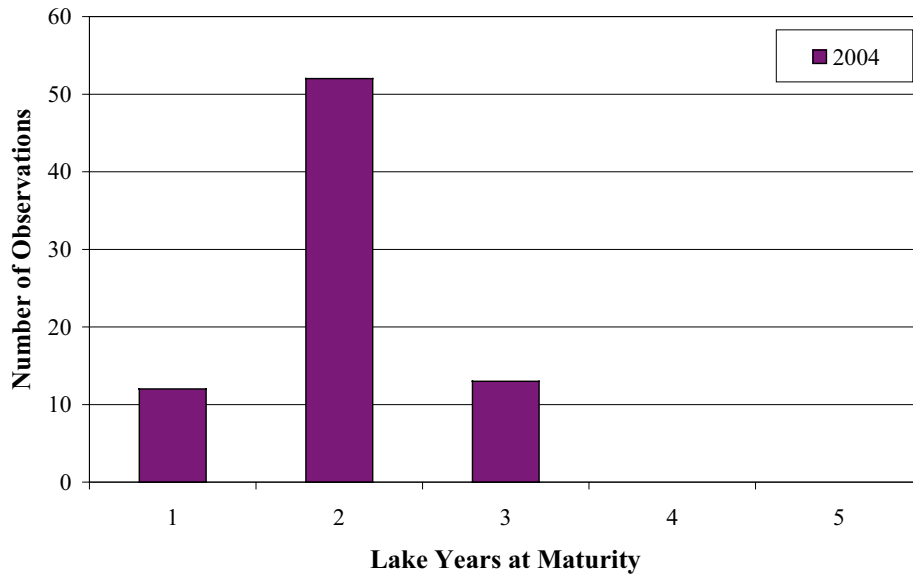

### South Trout Creek Steelhead, Females Only

## NUMBER OF SPAWNINGS, FEMALES

**South Trout Creek Steelhead, Males Only**

**NUMBER OF STREAM YEARS, MALES**

**South Trout Creek Steelhead, Females Only**

**NUMBER OF STREAM YEARS, FEMALES**

### South Trout Creek Steelhead, Males Only

## LAKE YEARS AT MATURITY, MALES