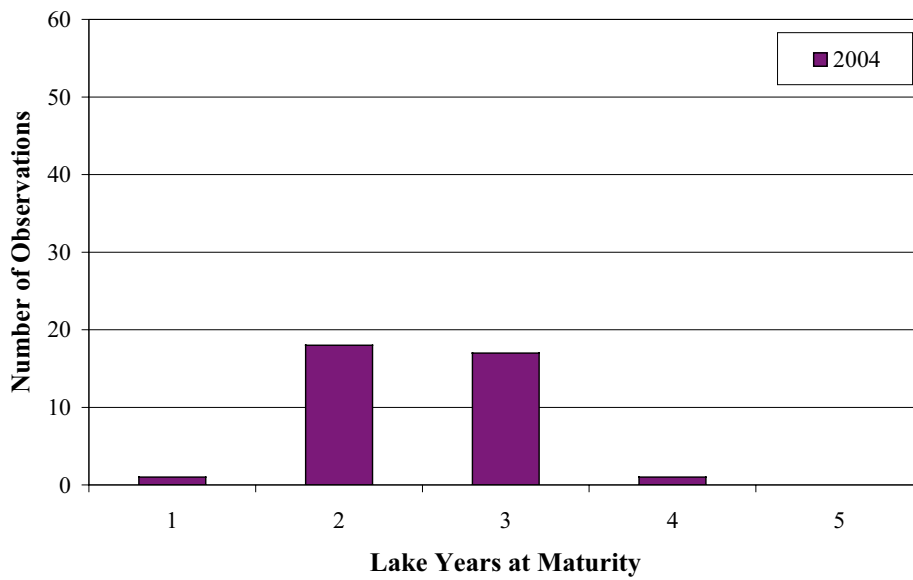

LAKE YEARS AT MATURITY, FEMALES