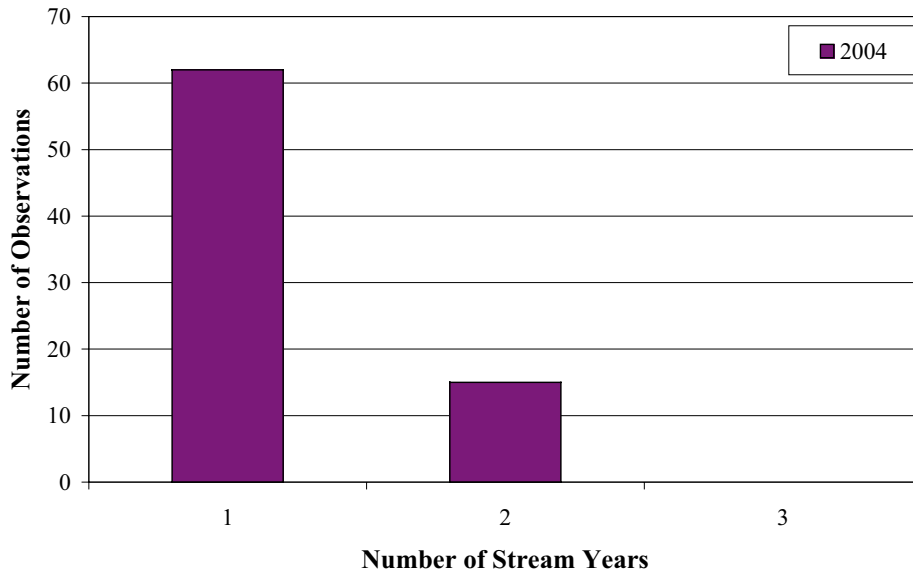

South Trout Creek Steelhead, Males Only

NUMBER OF STREAM YEARS, MALES

South Trout Creek Steelhead, Females Only