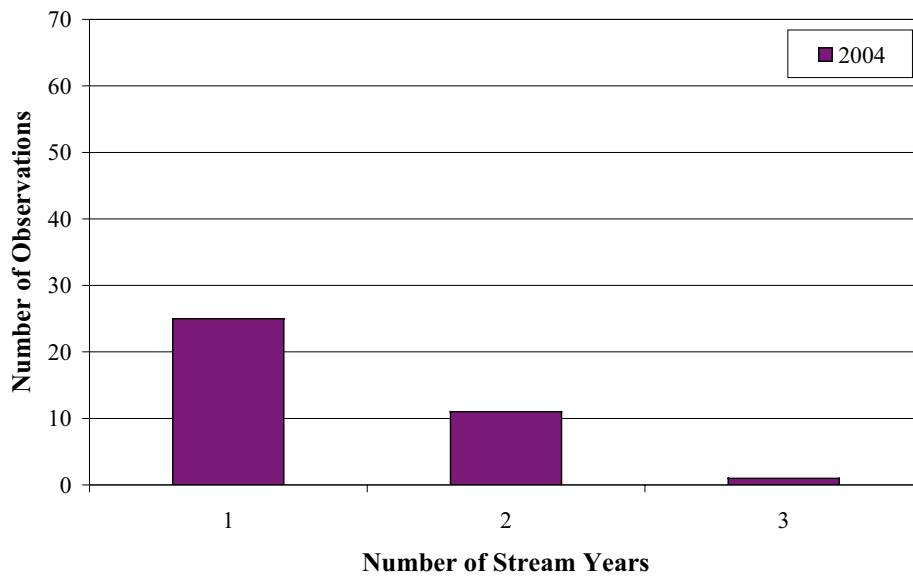

## NUMBER OF SPAWNINGS, MALES

### South Trout Creek Steelhead, Females Only

## NUMBER OF SPAWNINGS, FEMALES

**South Trout Creek Steelhead, Males Only**

**NUMBER OF STREAM YEARS, MALES**

**South Trout Creek Steelhead, Females Only**

**NUMBER OF STREAM YEARS, FEMALES**