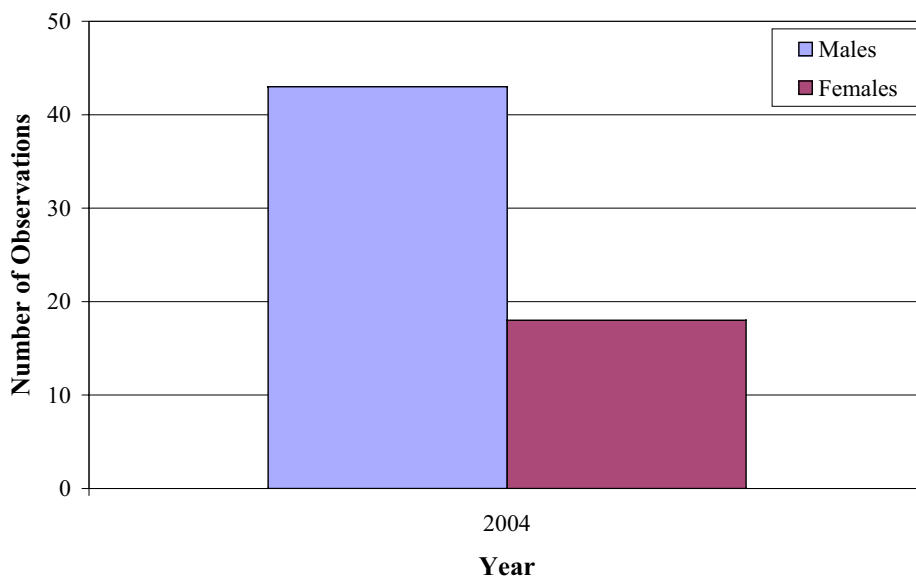

REPEAT SPAWNERS, BY SEX