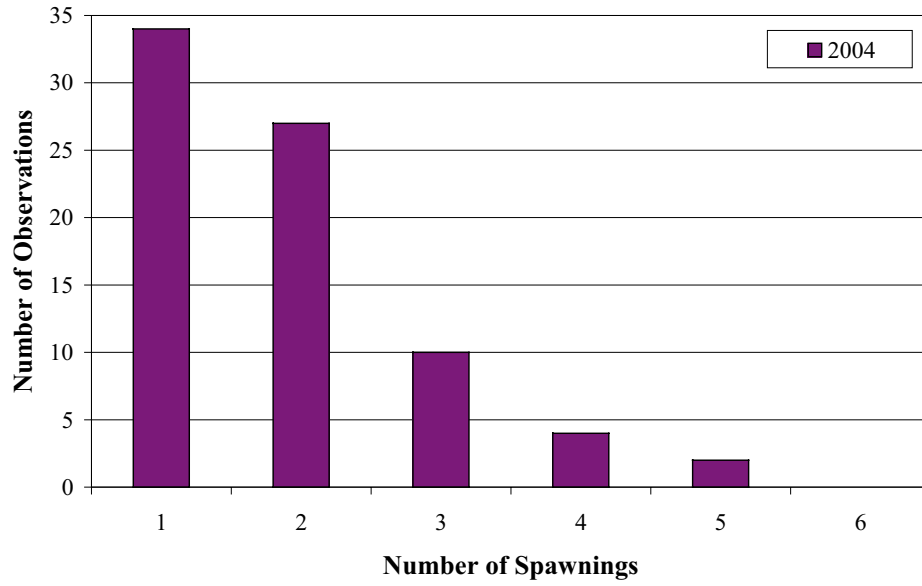

### AGE DISTRIBUTION, MALES

### South Trout Creek Steelhead, Females Only

### AGE DISTRIBUTION, FEMALES

**South Trout Creek Steelhead, Males Only**

**AGE AT MATURITY, MALES**

**South Trout Creek Steelhead, Females Only**

**AGE AT MATURITY, FEMALES**

### South Trout Creek Steelhead, Males Only