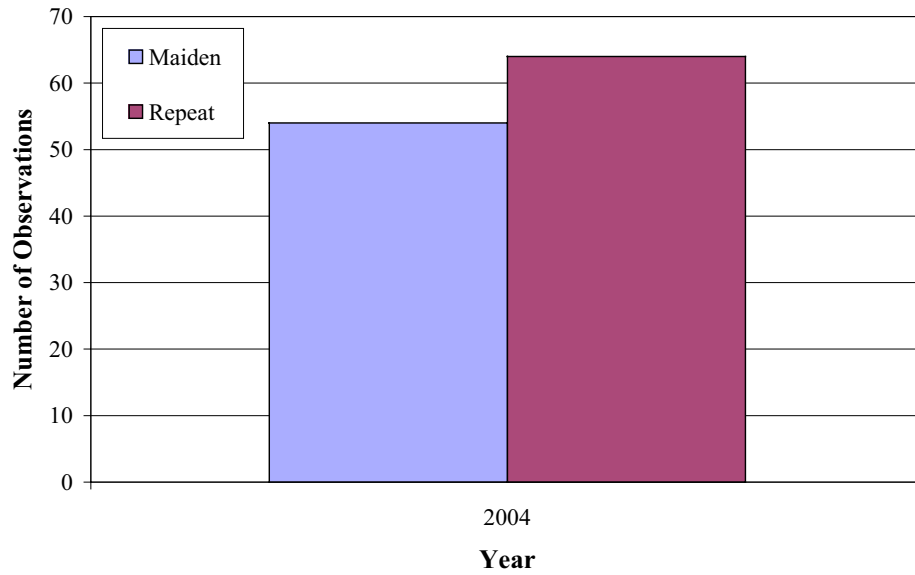

South Trout Creek Steelhead, Repeat Spawning Males and Females

MAIDEN VERSUS REPEAT SPAWNERS

South Trout Creek Steelhead, Repeat Spawners