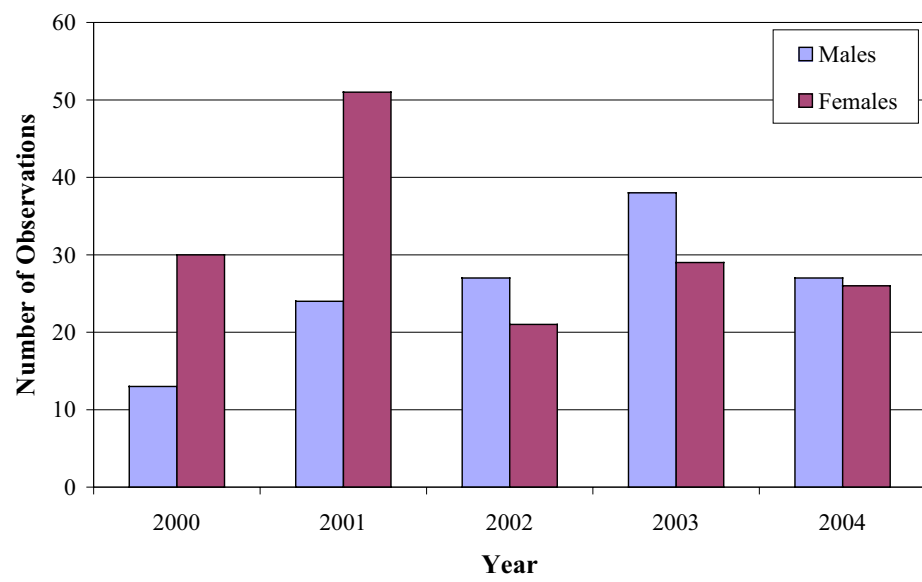

AGE DISTRIBUTION, FEMALES

McIntyre River Steelhead, Males Only

AGE AT MATURITY, MALES

McIntyre River Steelhead, Females Only

AGE AT MATURITY, FEMALES

McIntyre River Steelhead, Males Only

MALES, NUMBER of SPAWNINGS

McIntyre River Steelhead, Females Only

FEMALES NUMBER OF SPAWNINGS...

McIntyre River Steelhead, Males Only

OF STREAM YEARS MALES

McIntyre River Steelhead, Females Only

OF STREAM YEARS FEMALES

McIntyre River Steelhead, Males Only

LAKE YRS AT MATURITY MALES

McIntyre River Steelhead, Females Only

LAKE YRS AT MATURITY FEMALES

McIntyre River Steelhead, Repeat Spawning Males and Females

MAIDEN vs REPEAT SPAWNERS

McIntyre River Steelhead, Repeat Spawners

REPEAT SPAWNERS, by SEX