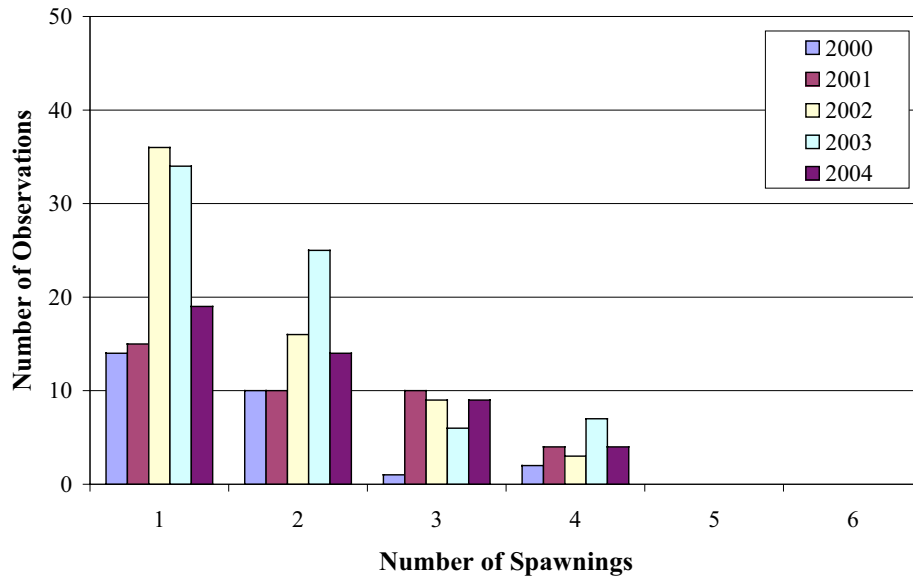

McIntyre River Steelhead, Males Only

SIZE DISTRIBUTION, MALES

McIntyre River Steelhead, Females Only

SIZE DISTRIBUTION, FEMALES

McIntyre River Steelhead, Males Only

AGE DISTRIBUTION, MALES

McIntyre River Steelhead, Females Only

AGE DISTRIBUTION, FEMALES

McIntyre River Steelhead, Males Only

AGE AT MATURITY, MALES

McIntyre River Steelhead, Females Only

AGE AT MATURITY, FEMALES

McIntyre River Steelhead, Males Only

MALES, NUMBER of SPAWNINGS

McIntyre River Steelhead, Females Only

FEMALES NUMBER OF SPAWNINGS...

McIntyre River Steelhead, Males Only

OF STREAM YEARS MALES

McIntyre River Steelhead, Females Only

OF STREAM YEARS FEMALES

McIntyre River Steelhead, Males Only