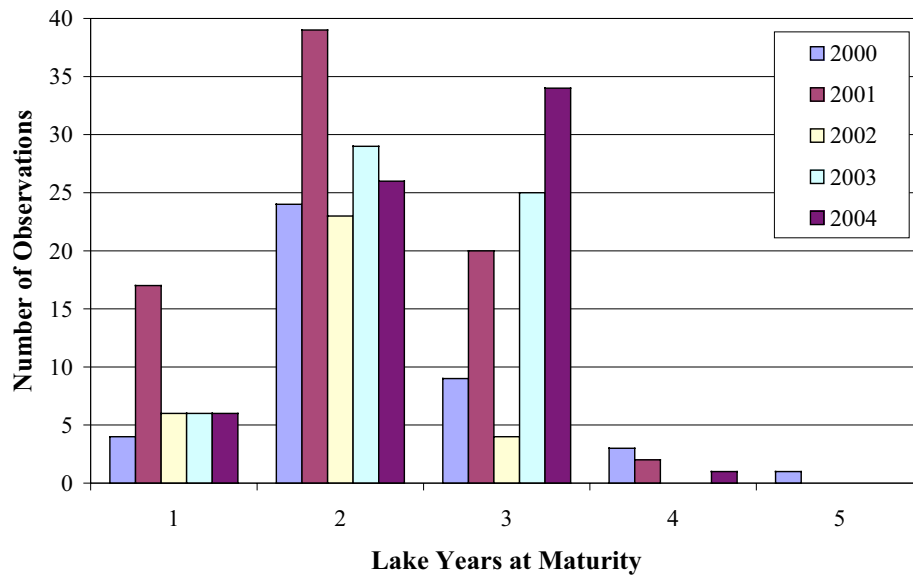

McIntyre River Steelhead, Females Only

LAKE YRS AT MATURITY FEMALES