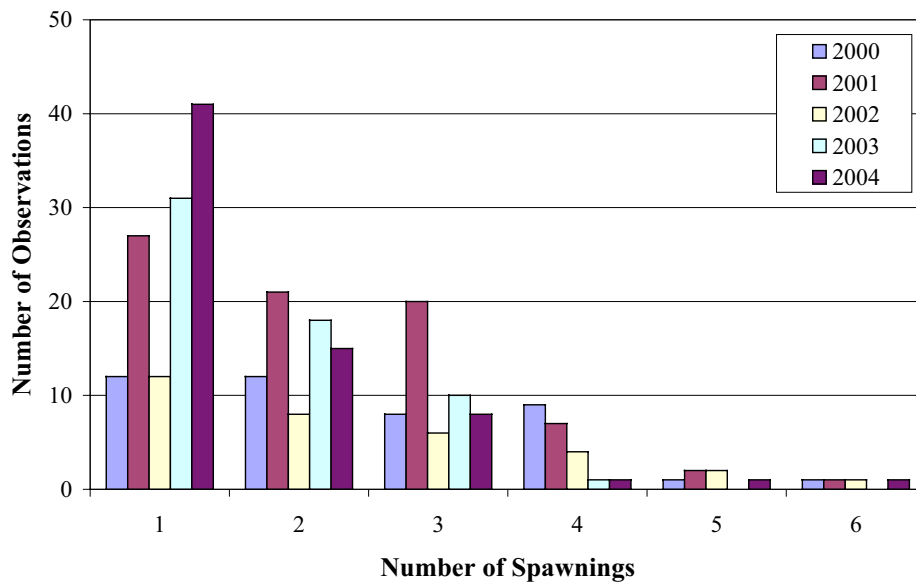

McIntyre River Steelhead, Males Only

SIZE DISTRIBUTION, MALES

McIntyre River Steelhead, Females Only

SIZE DISTRIBUTION, FEMALES

McIntyre River Steelhead, Males Only

AGE DISTRIBUTION, MALES

McIntyre River Steelhead, Females Only

AGE DISTRIBUTION, FEMALES

McIntyre River Steelhead, Males Only

AGE AT MATURITY, MALES

McIntyre River Steelhead, Females Only

AGE AT MATURITY, FEMALES

McIntyre River Steelhead, Males Only

MALES, NUMBER of SPAWNINGS

McIntyre River Steelhead, Females Only

FEMALES NUMBER OF SPAWNINGS...

McIntyre River Steelhead, Males Only

OF STREAM YEARS MALES

McIntyre River Steelhead, Females Only

OF STREAM YEARS FEMALES

McIntyre River Steelhead, Males Only