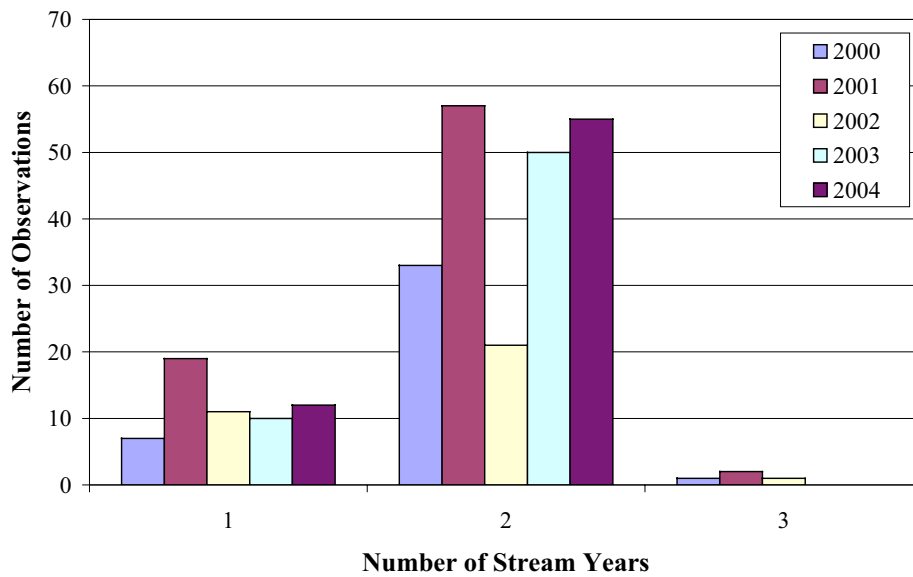

AGE DISTRIBUTION, FEMALES

McIntyre River Steelhead, Males Only

AGE AT MATURITY, MALES

McIntyre River Steelhead, Females Only

AGE AT MATURITY, FEMALES

McIntyre River Steelhead, Males Only

MALES, NUMBER of SPAWNINGS

McIntyre River Steelhead, Females Only

FEMALES NUMBER OF SPAWNINGS...

McIntyre River Steelhead, Males Only

OF STREAM YEARS MALES

McIntyre River Steelhead, Females Only

OF STREAM YEARS FEMALES

McIntyre River Steelhead, Males Only