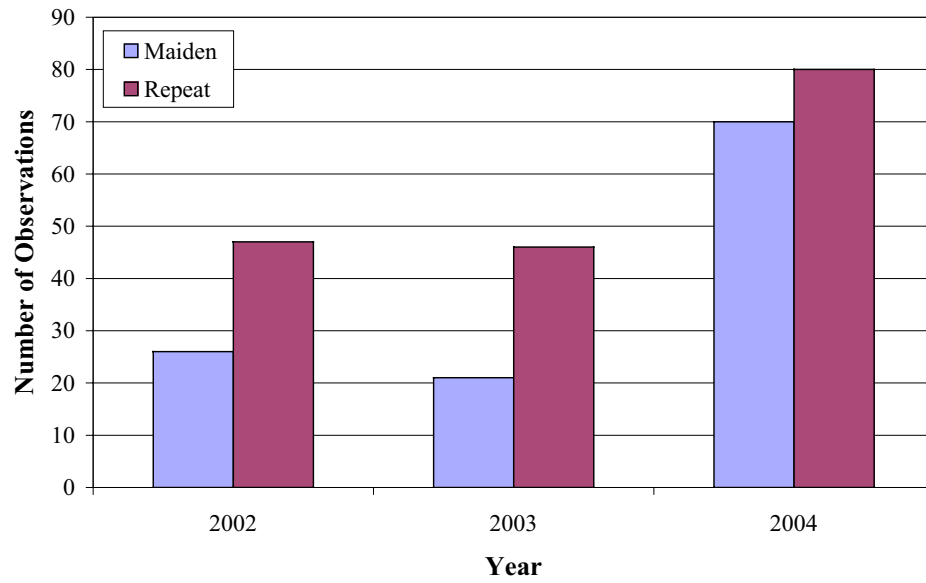

Jackpine River Steelhead, Repeat Spawning Males and Females

MAIDEN vs REPEAT SPAWNERS

Jackpine River Steelhead, Repeat Spawners