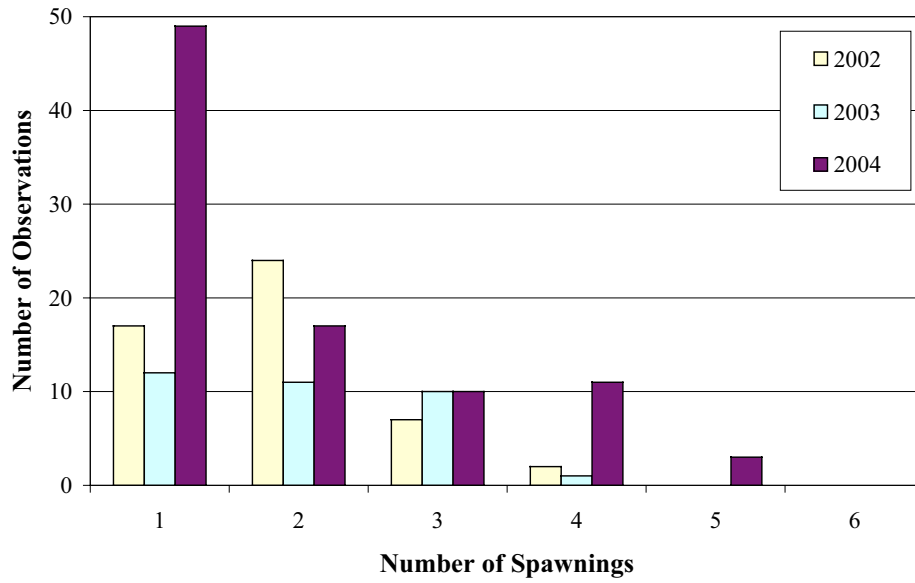

Jackpine River Steelhead, Males Only

SIZE DISTRIBUTION, MALES

Jackpine River Steelhead, Females Only

SIZE DISTRIBUTION, FEMALES

Jackpine River Steelhead, Males Only

AGE DISTRIBUTION, MALES

Jackpine River Steelhead, Females Only

AGE DISTRIBUTION, FEMALES

Jackpine River Steelhead, Males Only

AGE AT MATURITY, MALES

Jackpine River Steelhead, Females Only

AGE AT MATURITY, FEMALES

Jackpine River Steelhead, Males Only

MALES, NUMBER of SPAWNINGS

Jackpine River Steelhead, Females Only

FEMALES NUMBER OF SPAWNINGS...

Jackpine River Steelhead, Males Only

OF STREAM YEARS MALES

Jackpine River Steelhead, Females Only

OF STREAM YEARS FEMALES

Jackpine River Steelhead, Males Only