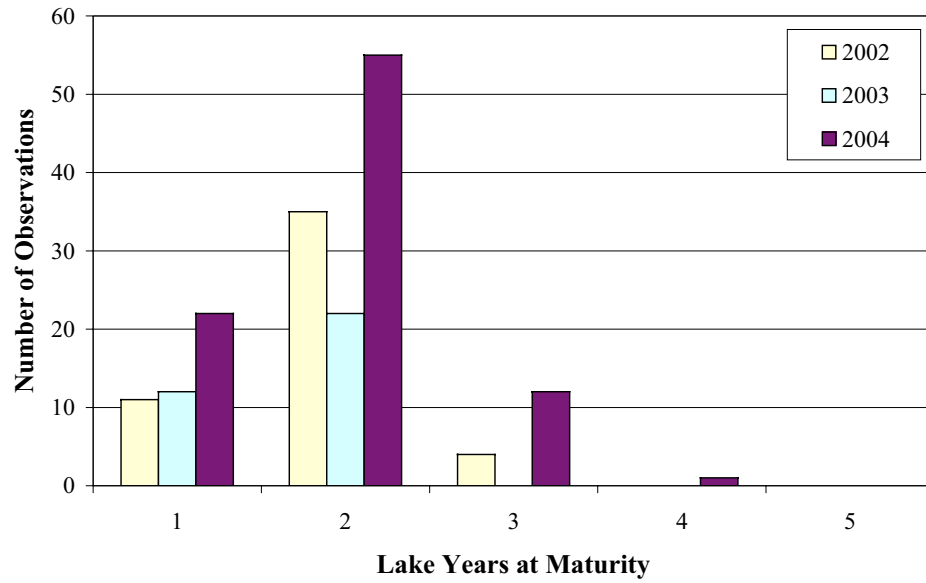

AGE DISTRIBUTION, FEMALES

Jackpine River Steelhead, Males Only

AGE AT MATURITY, MALES

Jackpine River Steelhead, Females Only

AGE AT MATURITY, FEMALES

Jackpine River Steelhead, Males Only

MALES, NUMBER of SPAWNINGS

Jackpine River Steelhead, Females Only

FEMALES NUMBER OF SPAWNINGS...

Jackpine River Steelhead, Males Only

OF STREAM YEARS MALES

Jackpine River Steelhead, Females Only

OF STREAM YEARS FEMALES

Jackpine River Steelhead, Males Only

LAKE YRS AT MATURITY MALES

Jackpine River Steelhead, Females Only

LAKE YRS AT MATURITY FEMALES

Jackpine River Steelhead, Repeat Spawning Males and Females

MAIDEN vs REPEAT SPAWNERS

Jackpine River Steelhead, Repeat Spawners

REPEAT SPAWNERS, by SEX