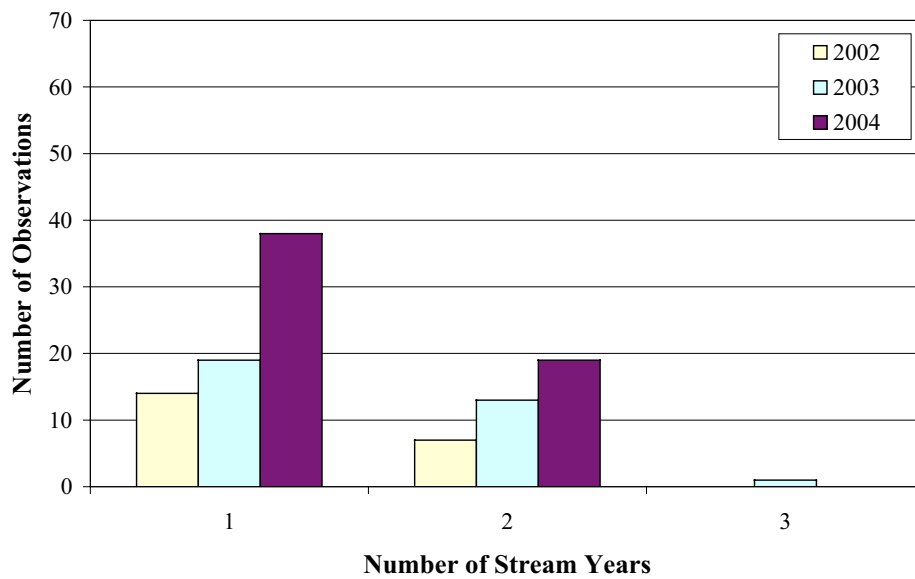

AGE DISTRIBUTION, FEMALES

Jackpine River Steelhead, Males Only

AGE AT MATURITY, MALES

Jackpine River Steelhead, Females Only

AGE AT MATURITY, FEMALES

Jackpine River Steelhead, Males Only

MALES, NUMBER of SPAWNINGS

Jackpine River Steelhead, Females Only

FEMALES NUMBER OF SPAWNINGS...

Jackpine River Steelhead, Males Only

OF STREAM YEARS MALES

Jackpine River Steelhead, Females Only

OF STREAM YEARS FEMALES

Jackpine River Steelhead, Males Only