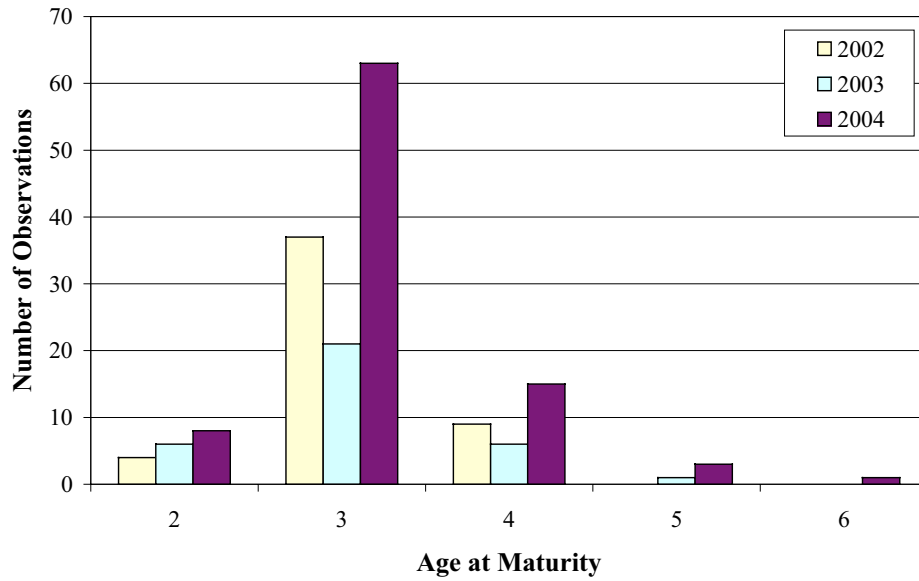

Jackpine River Steelhead, Males Only

SIZE DISTRIBUTION, MALES

Jackpine River Steelhead, Females Only

SIZE DISTRIBUTION, FEMALES

Jackpine River Steelhead, Males Only

AGE DISTRIBUTION, MALES

Jackpine River Steelhead, Females Only

AGE DISTRIBUTION, FEMALES

Jackpine River Steelhead, Males Only

AGE AT MATURITY, MALES

Jackpine River Steelhead, Females Only

AGE AT MATURITY, FEMALES

Jackpine River Steelhead, Males Only

MALES, NUMBER of SPAWNINGS

REPEAT SPAWNERS, by SEX