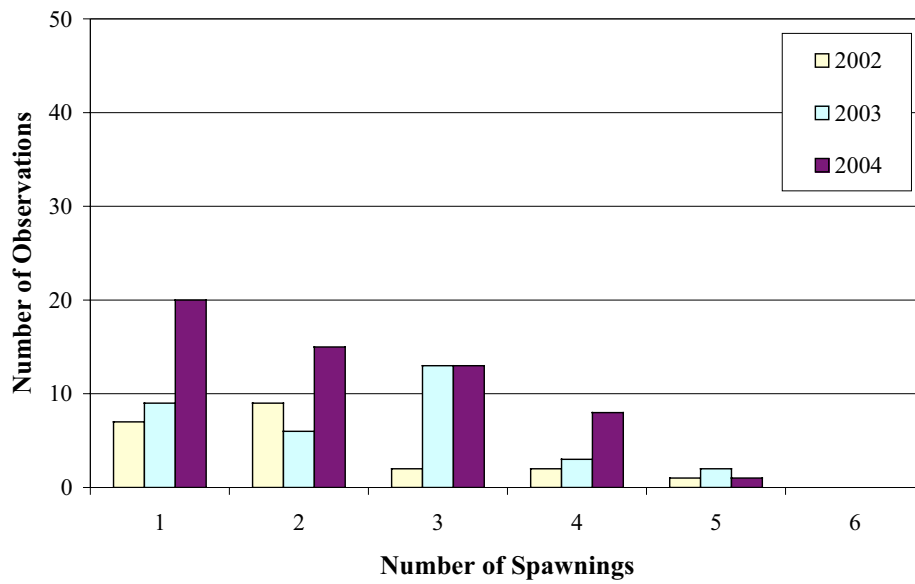

Jackpine River Steelhead, Males Only

SIZE DISTRIBUTION, MALES

Jackpine River Steelhead, Females Only

SIZE DISTRIBUTION, FEMALES

Jackpine River Steelhead, Males Only

AGE DISTRIBUTION, MALES

Jackpine River Steelhead, Females Only

AGE DISTRIBUTION, FEMALES

Jackpine River Steelhead, Males Only

AGE AT MATURITY, MALES

Jackpine River Steelhead, Females Only

AGE AT MATURITY, FEMALES

Jackpine River Steelhead, Males Only

MALES, NUMBER of SPAWNINGS

Jackpine River Steelhead, Females Only

FEMALES NUMBER OF SPAWNINGS...

Jackpine River Steelhead, Males Only

OF STREAM YEARS MALES

Jackpine River Steelhead, Females Only

OF STREAM YEARS FEMALES

Jackpine River Steelhead, Males Only