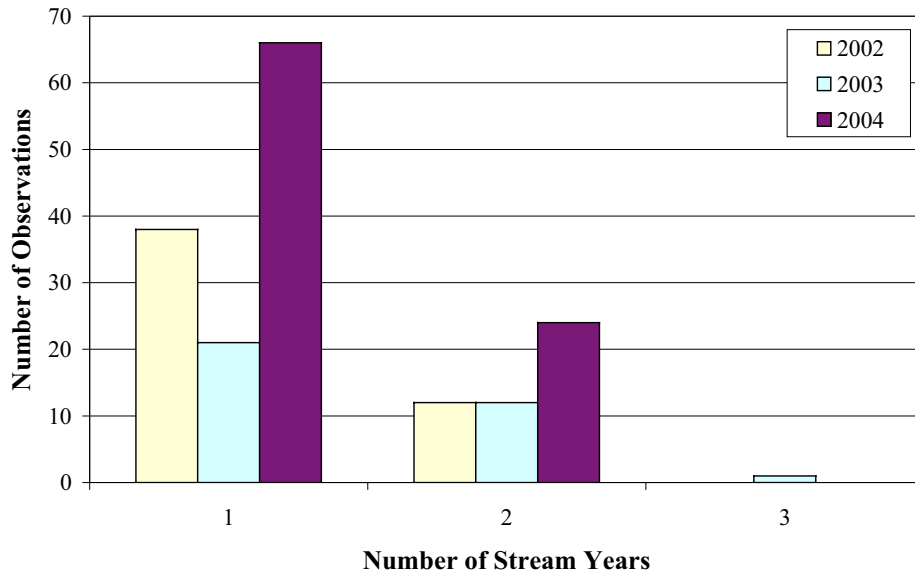

Jackpine River Steelhead, Males Only

SIZE DISTRIBUTION, MALES

Jackpine River Steelhead, Females Only

SIZE DISTRIBUTION, FEMALES

Jackpine River Steelhead, Males Only

AGE DISTRIBUTION, MALES

Jackpine River Steelhead, Females Only

AGE DISTRIBUTION, FEMALES

Jackpine River Steelhead, Males Only

AGE AT MATURITY, MALES

Jackpine River Steelhead, Females Only

AGE AT MATURITY, FEMALES

Jackpine River Steelhead, Males Only

MALES, NUMBER of SPAWNINGS

Jackpine River Steelhead, Females Only

FEMALES NUMBER OF SPAWNINGS...

Jackpine River Steelhead, Males Only

OF STREAM YEARS MALES

Jackpine River Steelhead, Females Only

OF STREAM YEARS FEMALES

Jackpine River Steelhead, Males Only