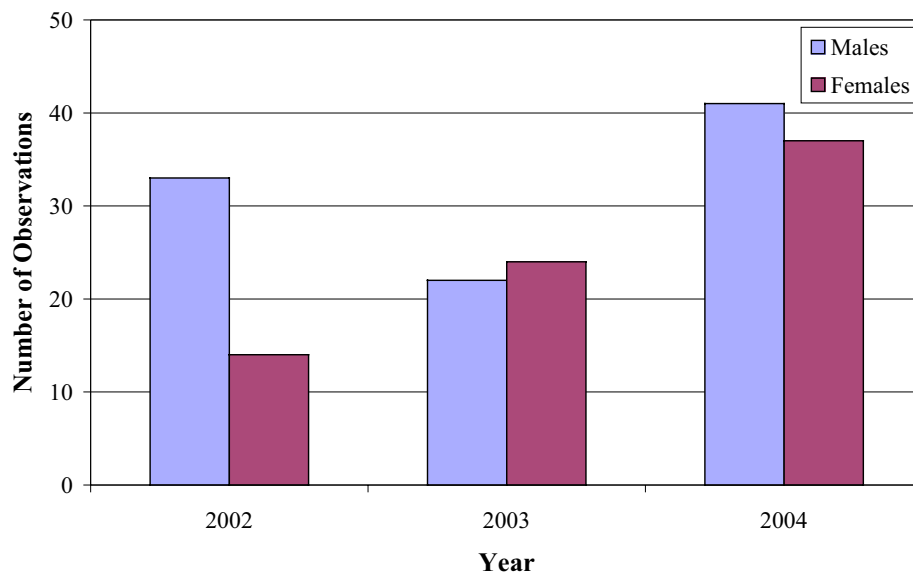

AGE DISTRIBUTION, FEMALES

Jackpine River Steelhead, Males Only

AGE AT MATURITY, MALES

Jackpine River Steelhead, Females Only

AGE AT MATURITY, FEMALES

Jackpine River Steelhead, Males Only

MALES, NUMBER of SPAWNINGS

LAKE YRS AT MATURITY MALES

Jackpine River Steelhead, Females Only

LAKE YRS AT MATURITY FEMALES

Jackpine River Steelhead, Repeat Spawning Males and Females

MAIDEN vs REPEAT SPAWNERS

Jackpine River Steelhead, Repeat Spawners

REPEAT SPAWNERS, by SEX