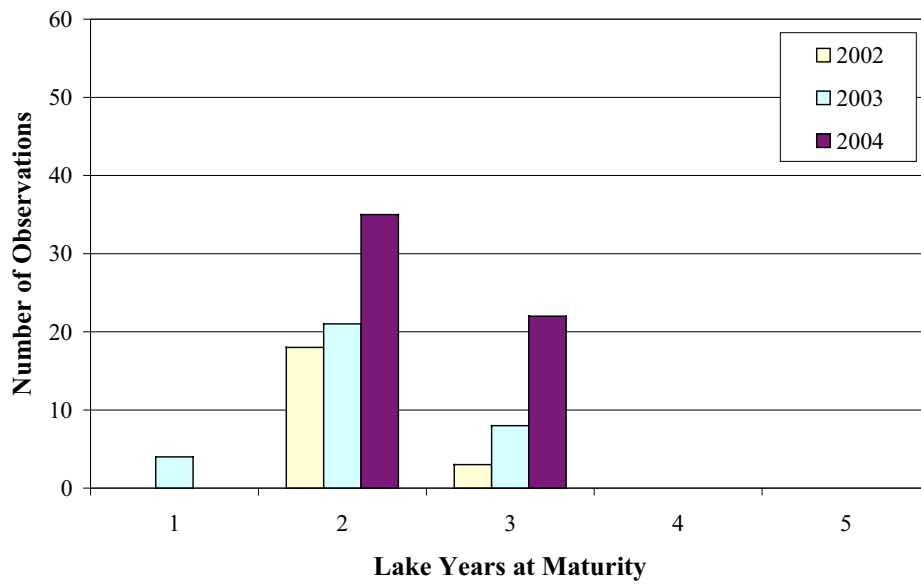

Jackpine River Steelhead, Females Only

LAKE YRS AT MATURITY FEMALES