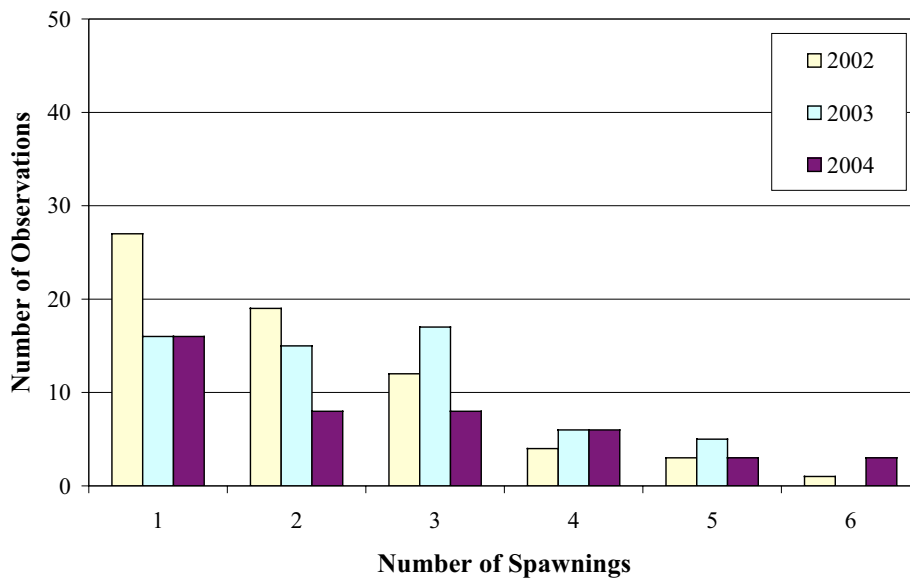

Cypress River Steelhead, Females Only

FEMALES NUMBER OF SPAWNINGS...