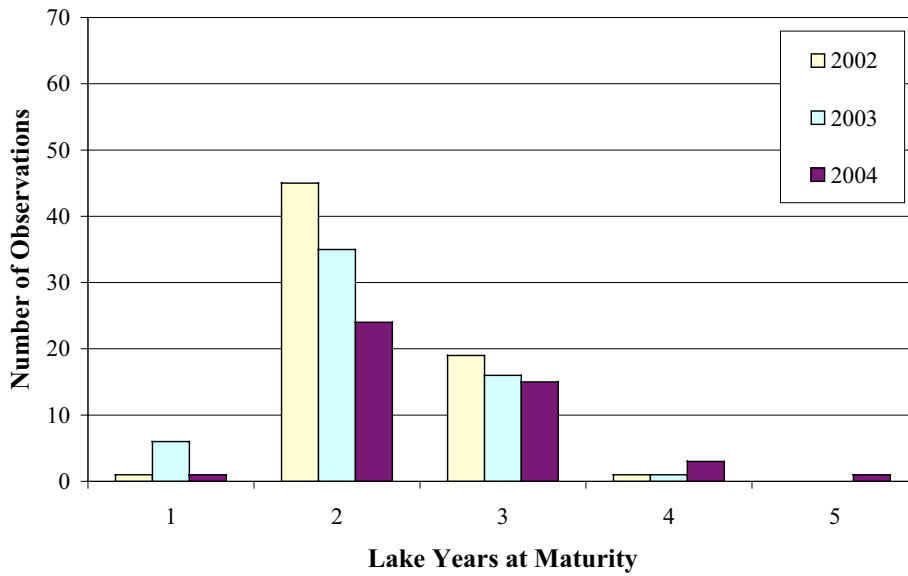

Cypress River Steelhead, Females Only

LAKE YRS AT MATURITY FEMALES