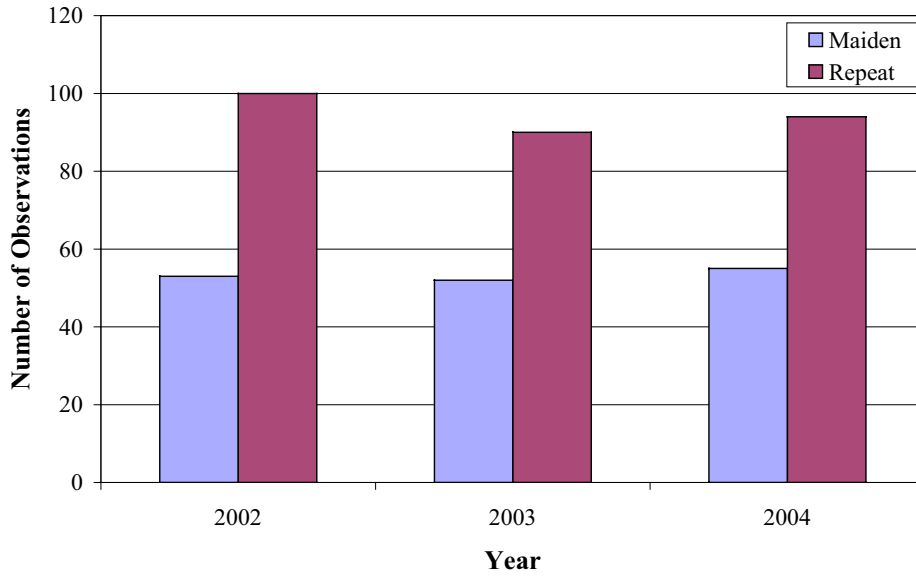

Cypress River Steelhead, Repeat Spawning Males and Females

MAIDEN vs REPEAT SPAWNERS

Cypress River Steelhead, Repeat Spawners