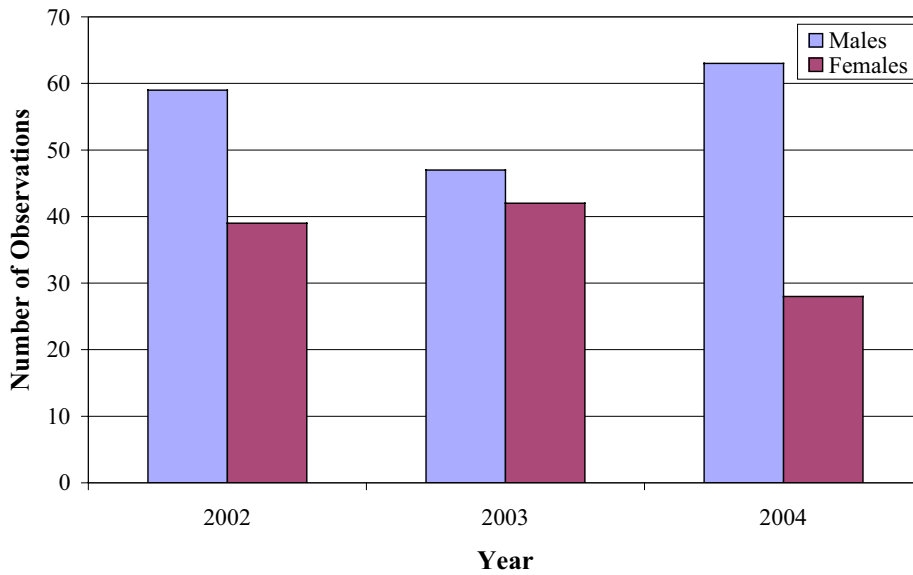

REPEAT SPAWNERS, by SEX