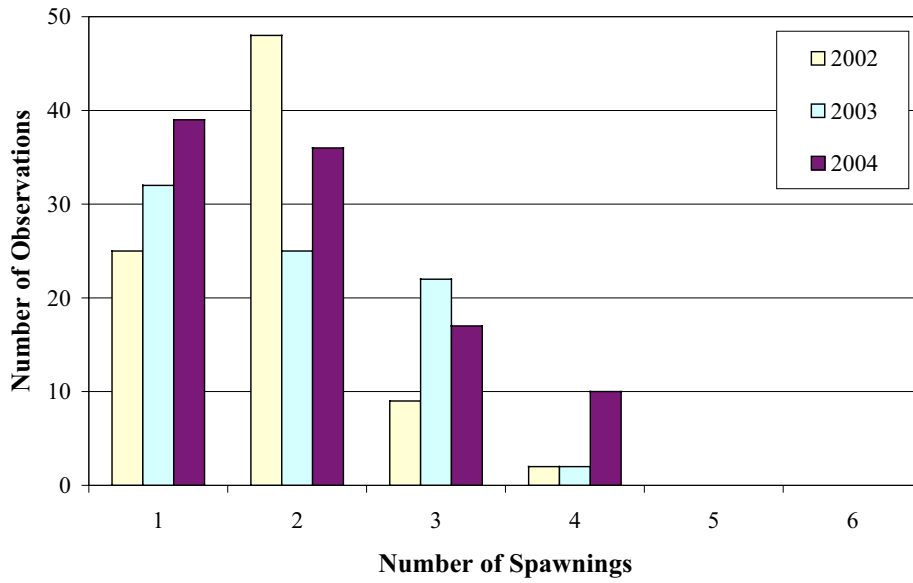

Cypress River Steelhead, Males Only

MALES, NUMBER of SPAWNINGS