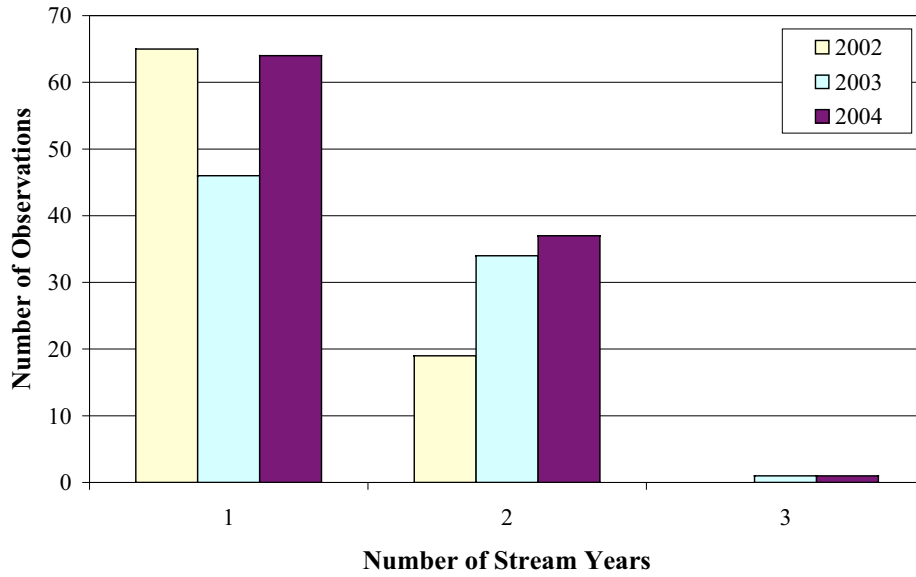

Cypress River Steelhead, Males Only

OF STREAM YEARS MALES