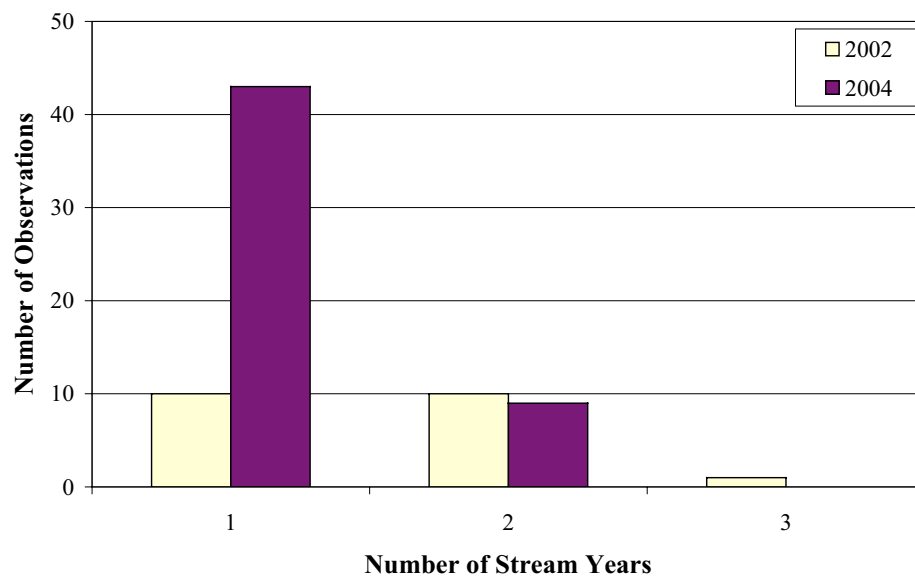

AGE DISTRIBUTION, FEMALES

Coldwater Creek Steelhead, Males Only

AGE AT MATURITY, MALES

Coldwater Creek Steelhead, Females Only

AGE AT MATURITY, FEMALES

Coldwater Creek Steelhead, Males Only

NUMBER OF SPAWNINGS, MALES

Coldwater Creek Steelhead, Females Only

NUMBER OF SPAWNINGS, FEMALES

Coldwater Creek Steelhead, Males Only

NUMBER OF STREAM YEARS, MALES

Coldwater Creek Steelhead, Females Only

NUMBER OF STREAM YEARS, FEMALES

Coldwater Creek Steelhead, Males Only

LAKE YEARS AT MATURITY, MALES

Coldwater Creek Steelhead, Females Only

LAKE YEARS AT MATURITY, FEMALES

Coldwater Creek Steelhead, Repeat Spawning Males and Females

MAIDEN VERSUS REPEAT SPAWNERS