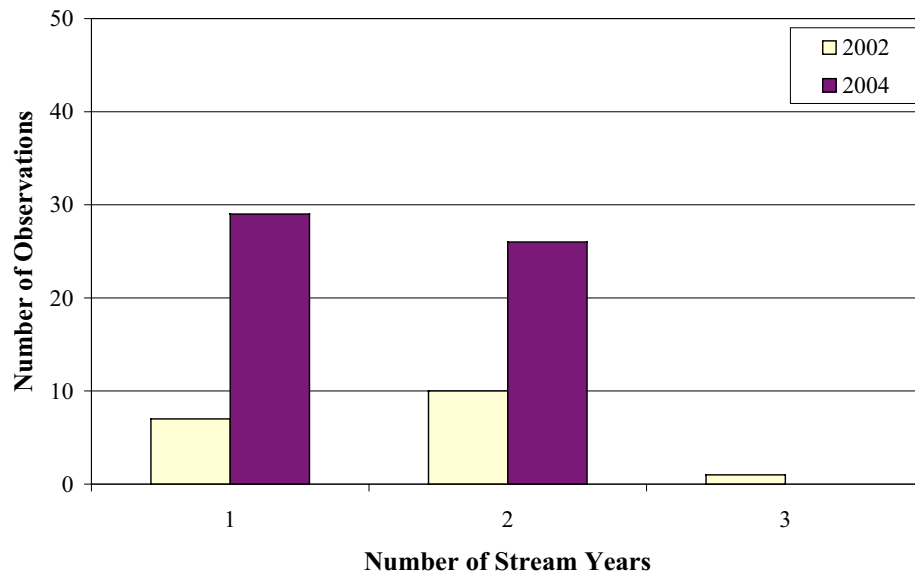

AGE DISTRIBUTION, FEMALES

Coldwater Creek Steelhead, Males Only

AGE AT MATURITY, MALES

Coldwater Creek Steelhead, Females Only

AGE AT MATURITY, FEMALES

Coldwater Creek Steelhead, Males Only

NUMBER OF SPAWNINGS, MALES

Coldwater Creek Steelhead, Females Only

NUMBER OF SPAWNINGS, FEMALES

Coldwater Creek Steelhead, Males Only

NUMBER OF STREAM YEARS, MALES

Coldwater Creek Steelhead, Females Only

NUMBER OF STREAM YEARS, FEMALES