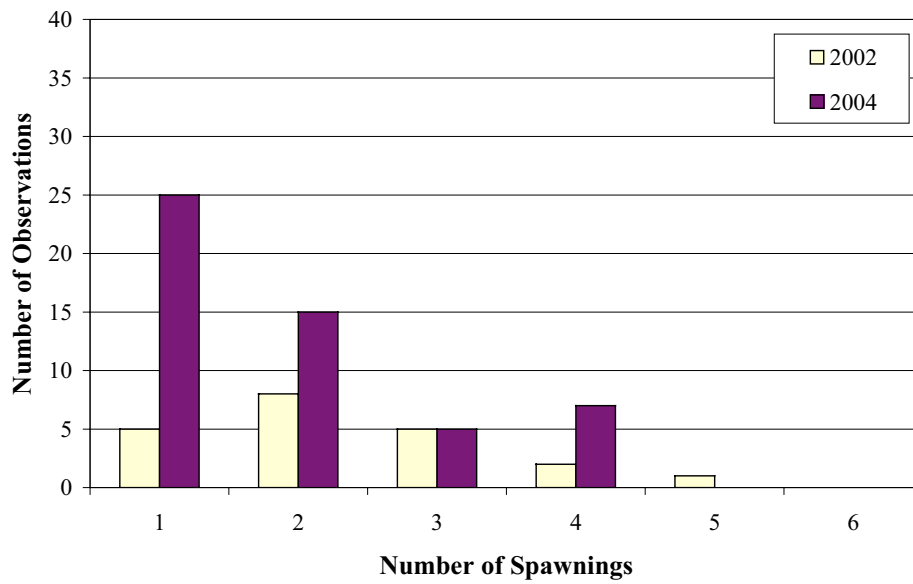

Coldwater Creek Steelhead, Males Only

SIZE DISTRIBUTION, MALES

Coldwater Creek Steelhead, Females Only

SIZE DISTRIBUTION, FEMALES

Coldwater Creek Steelhead, Males Only

AGE DISTRIBUTION, MALES

Coldwater Creek Steelhead, Females Only

AGE DISTRIBUTION, FEMALES

Coldwater Creek Steelhead, Males Only

AGE AT MATURITY, MALES

Coldwater Creek Steelhead, Females Only

AGE AT MATURITY, FEMALES

Coldwater Creek Steelhead, Males Only

NUMBER OF SPAWNINGS, MALES

Coldwater Creek Steelhead, Females Only

NUMBER OF SPAWNINGS, FEMALES

Coldwater Creek Steelhead, Males Only

NUMBER OF STREAM YEARS, MALES

Coldwater Creek Steelhead, Females Only

NUMBER OF STREAM YEARS, FEMALES