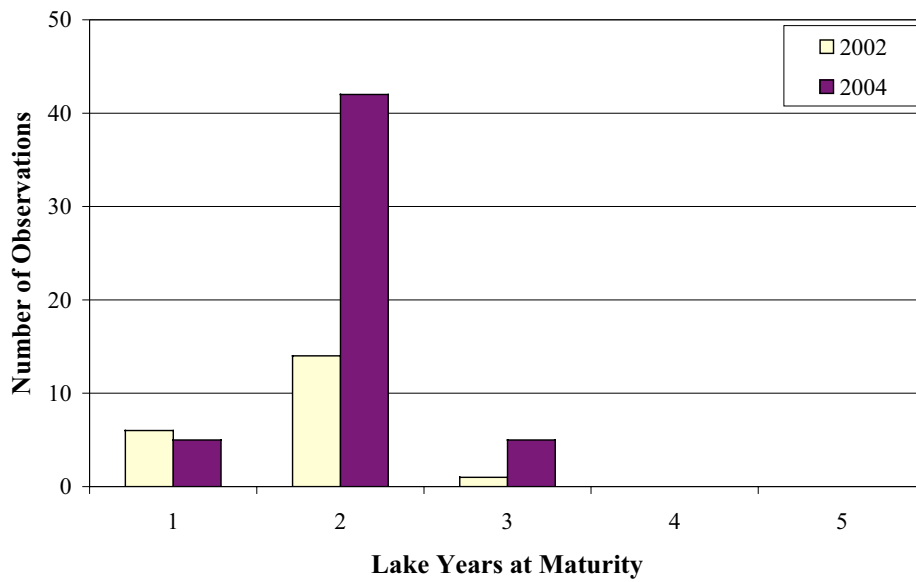

Coldwater Creek Steelhead, Males Only

SIZE DISTRIBUTION, MALES

Coldwater Creek Steelhead, Females Only

SIZE DISTRIBUTION, FEMALES

Coldwater Creek Steelhead, Males Only

AGE DISTRIBUTION, MALES

Coldwater Creek Steelhead, Females Only

AGE DISTRIBUTION, FEMALES

Coldwater Creek Steelhead, Males Only

AGE AT MATURITY, MALES

Coldwater Creek Steelhead, Females Only

AGE AT MATURITY, FEMALES

Coldwater Creek Steelhead, Males Only

NUMBER OF SPAWNINGS, MALES

Coldwater Creek Steelhead, Females Only

NUMBER OF SPAWNINGS, FEMALES

Coldwater Creek Steelhead, Males Only

NUMBER OF STREAM YEARS, MALES

Coldwater Creek Steelhead, Females Only

NUMBER OF STREAM YEARS, FEMALES

Coldwater Creek Steelhead, Males Only

LAKE YEARS AT MATURITY, MALES

Coldwater Creek Steelhead, Females Only

LAKE YEARS AT MATURITY, FEMALES

Coldwater Creek Steelhead, Repeat Spawning Males and Females

MAIDEN VERSUS REPEAT SPAWNERS