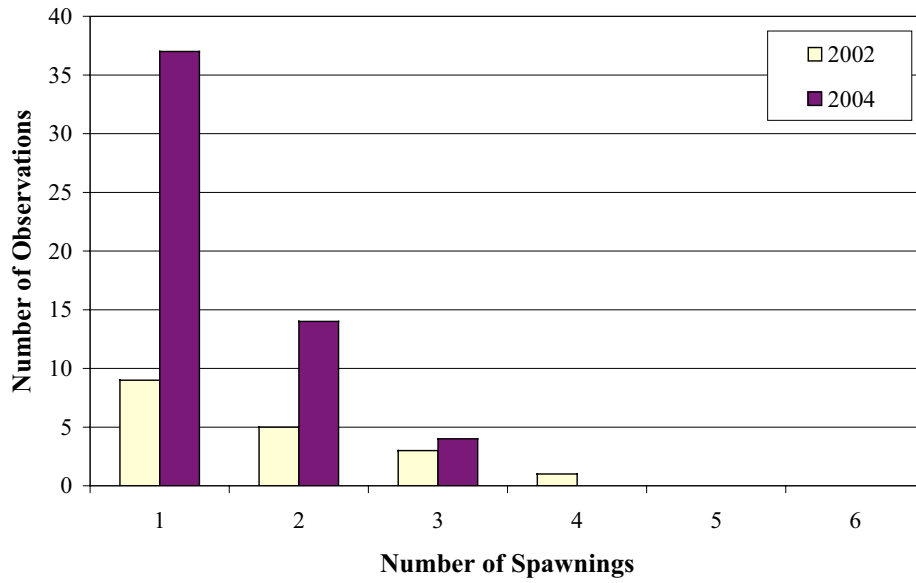

Coldwater Creek Steelhead, Males Only

SIZE DISTRIBUTION, MALES

Coldwater Creek Steelhead, Females Only

SIZE DISTRIBUTION, FEMALES

Coldwater Creek Steelhead, Males Only

AGE DISTRIBUTION, MALES

Coldwater Creek Steelhead, Females Only

AGE DISTRIBUTION, FEMALES

Coldwater Creek Steelhead, Males Only

AGE AT MATURITY, MALES

Coldwater Creek Steelhead, Females Only

AGE AT MATURITY, FEMALES

Coldwater Creek Steelhead, Males Only

NUMBER OF SPAWNINGS, MALES

Coldwater Creek Steelhead, Females Only

NUMBER OF SPAWNINGS, FEMALES

Coldwater Creek Steelhead, Males Only

NUMBER OF STREAM YEARS, MALES

Coldwater Creek Steelhead, Females Only

NUMBER OF STREAM YEARS, FEMALES