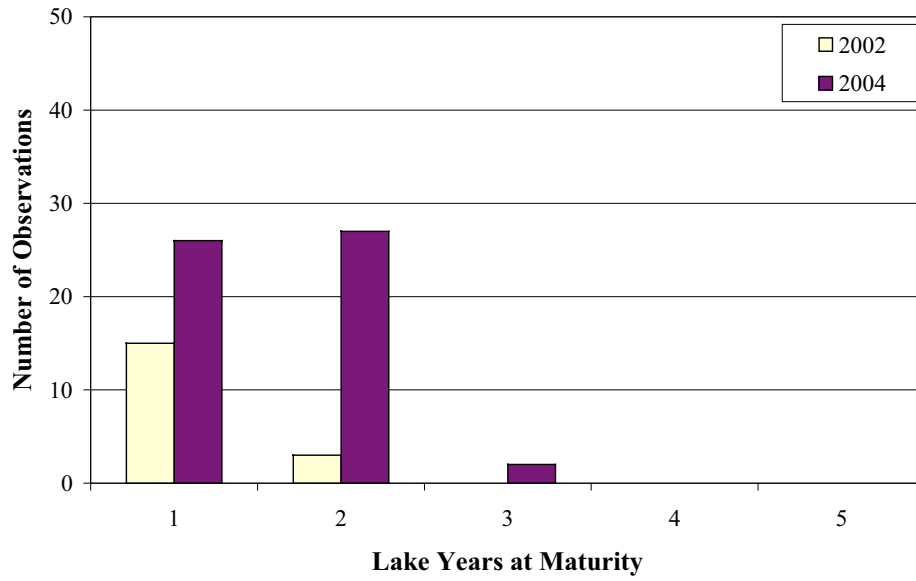

AGE DISTRIBUTION, FEMALES

Coldwater Creek Steelhead, Males Only

AGE AT MATURITY, MALES

Coldwater Creek Steelhead, Females Only

AGE AT MATURITY, FEMALES

Coldwater Creek Steelhead, Males Only

NUMBER OF SPAWNINGS, MALES

Coldwater Creek Steelhead, Females Only

NUMBER OF SPAWNINGS, FEMALES

Coldwater Creek Steelhead, Males Only

NUMBER OF STREAM YEARS, MALES

Coldwater Creek Steelhead, Females Only

NUMBER OF STREAM YEARS, FEMALES

Coldwater Creek Steelhead, Males Only

LAKE YEARS AT MATURITY, MALES

Coldwater Creek Steelhead, Females Only

LAKE YEARS AT MATURITY, FEMALES

Coldwater Creek Steelhead, Repeat Spawning Males and Females

MAIDEN VERSUS REPEAT SPAWNERS