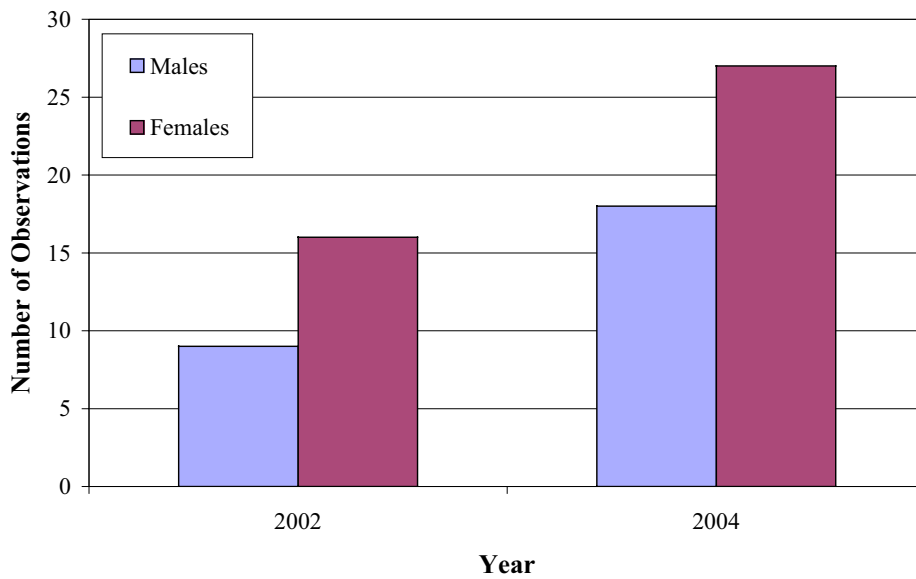

Coldwater Creek Steelhead, Females Only

NUMBER OF SPAWNINGS, FEMALES

Coldwater Creek Steelhead, Males Only

NUMBER OF STREAM YEARS, MALES

Coldwater Creek Steelhead, Females Only

NUMBER OF STREAM YEARS, FEMALES

Coldwater Creek Steelhead, Males Only

LAKE YEARS AT MATURITY, MALES

Coldwater Creek Steelhead, Females Only

LAKE YEARS AT MATURITY, FEMALES

Coldwater Creek Steelhead, Repeat Spawning Males and Females

MAIDEN VERSUS REPEAT SPAWNERS

Coldwater Creek Steelhead, Repeat Spawners

REPEAT SPAWNERS, BY SEX