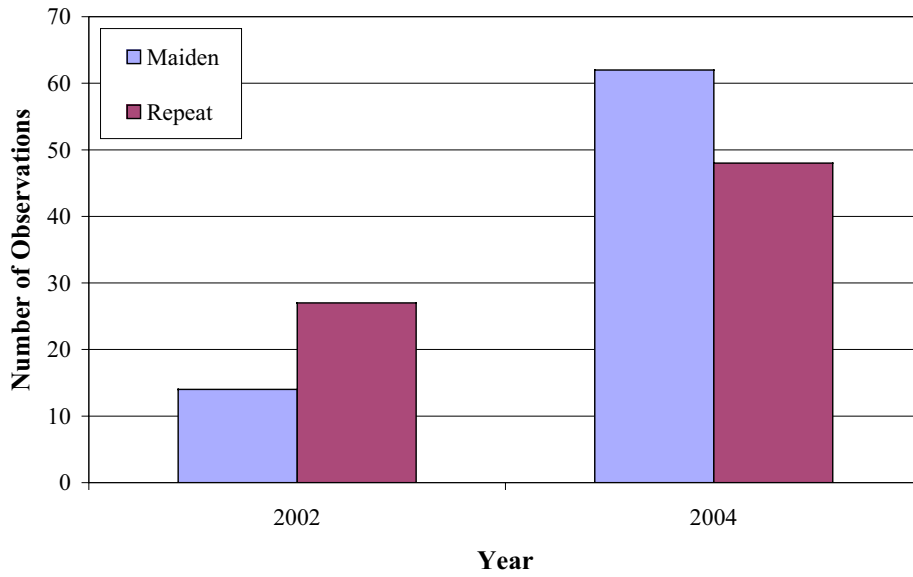

Coldwater Creek Steelhead, Females Only

NUMBER OF SPAWNINGS, FEMALES

Coldwater Creek Steelhead, Males Only

NUMBER OF STREAM YEARS, MALES

Coldwater Creek Steelhead, Females Only

NUMBER OF STREAM YEARS, FEMALES

Coldwater Creek Steelhead, Males Only

LAKE YEARS AT MATURITY, MALES

Coldwater Creek Steelhead, Females Only

LAKE YEARS AT MATURITY, FEMALES

Coldwater Creek Steelhead, Repeat Spawning Males and Females

MAIDEN VERSUS REPEAT SPAWNERS

Coldwater Creek Steelhead, Repeat Spawners

REPEAT SPAWNERS, BY SEX